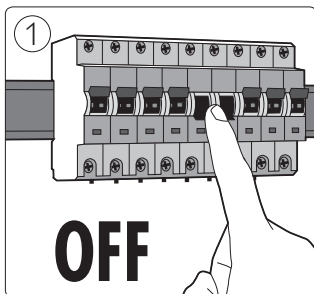

Incl.

A

B

6 x Luxeon Rebel
Powered

Ø 6mm

B

Philips Lighting Contact Centre
Int. Business Reply Service
I.B.R.S. / C.C.R.I. Numéro 10461
5600 VB Eindhoven
Pays-Bas / The Netherlands

www.philips.com/homelighting
 +800 7445 4775