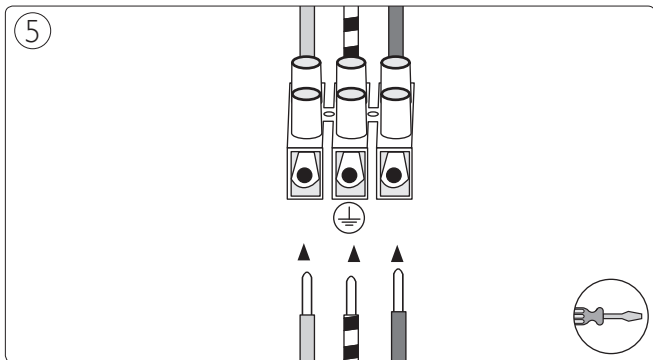

Incl.

A

B

6 x Luxeon Rebel
Powered

Ø 6mm

B

Philips Lighting Contact Centre
Int. Business Reply Service
I.B.R.S. / C.C.R.I. Numéro 10461
5600 VB Eindhoven
Pays-Bas / The Netherlands

www.philips.com/homelighting
 +800 7445 4775