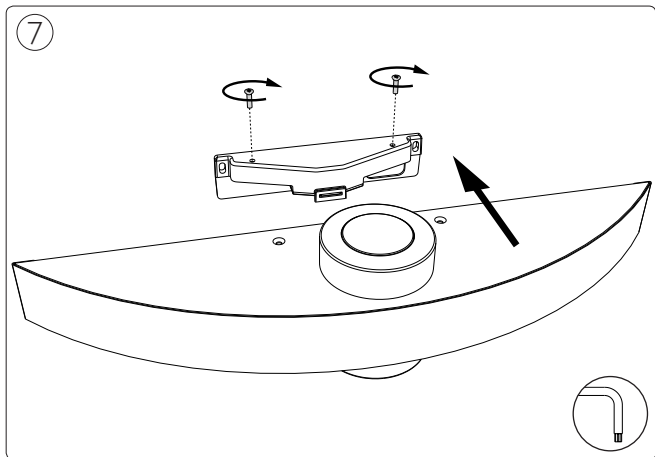

Incl.

A

B

6 x Luxeon Rebel
Powered

Ø 6mm

B

Philips Lighting Contact Centre
Int. Business Reply Service
I.B.R.S. / C.C.R.I. Numéro 10461
5600 VB Eindhoven
Pays-Bas / The Netherlands

www.philips.com/homelighting
 +800 7445 4775