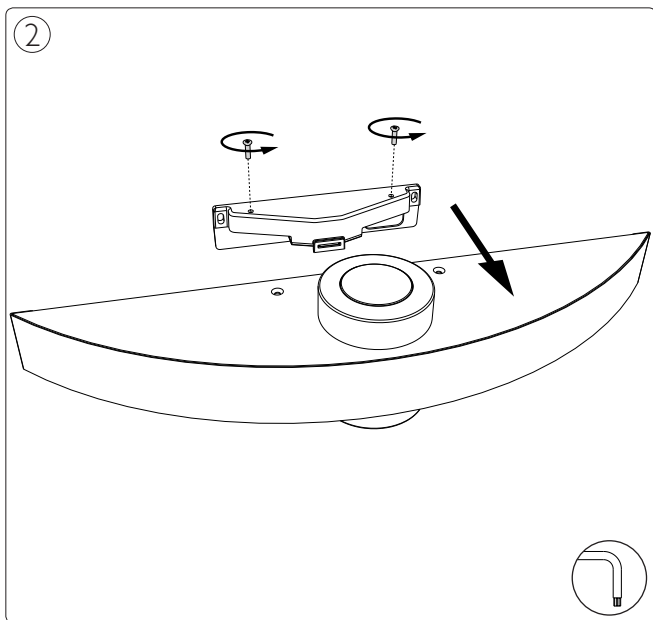

Incl.

A

B

6 x Luxeon Rebel
Powered

Ø 6mm

B

Philips Lighting Contact Centre
Int. Business Reply Service
I.B.R.S. / C.C.R.I. Numéro 10461
5600 VB Eindhoven
Pays-Bas / The Netherlands

www.philips.com/homelighting
 +800 7445 4775