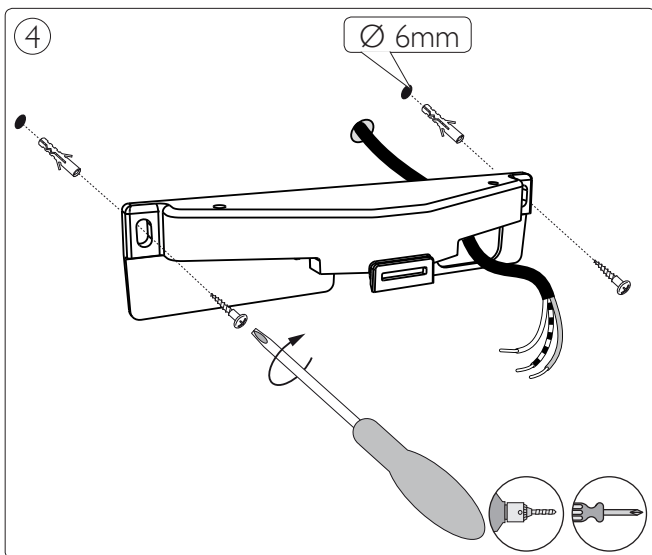

Incl.

A

B

6 x Luxeon Rebel
Powered

Ø 6mm

B

Philips Lighting Contact Centre
Int. Business Reply Service
I.B.R.S. / C.C.R.I. Numéro 10461
5600 VB Eindhoven
Pays-Bas / The Netherlands

www.philips.com/homelighting
 +800 7445 4775