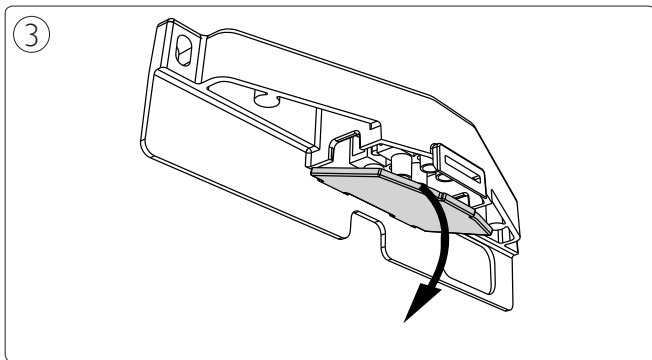

Incl.

A

B

6 x Luxeon Rebel
Powered

Ø 6mm

B

Philips Lighting Contact Centre
Int. Business Reply Service
I.B.R.S. / C.C.R.I. Numéro 10461
5600 VB Eindhoven
Pays-Bas / The Netherlands

www.philips.com/homelighting
 +800 7445 4775