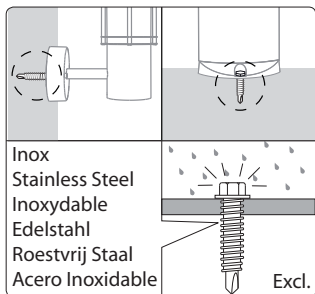

Incl.

A

B

6 x Luxeon Rebel
Powered

Ø 6mm

B

Philips Lighting Contact Centre
Int. Business Reply Service
I.B.R.S. / C.C.R.I. Numéro 10461
5600 VB Eindhoven
Pays-Bas / The Netherlands

www.philips.com/homelighting
 +800 7445 4775