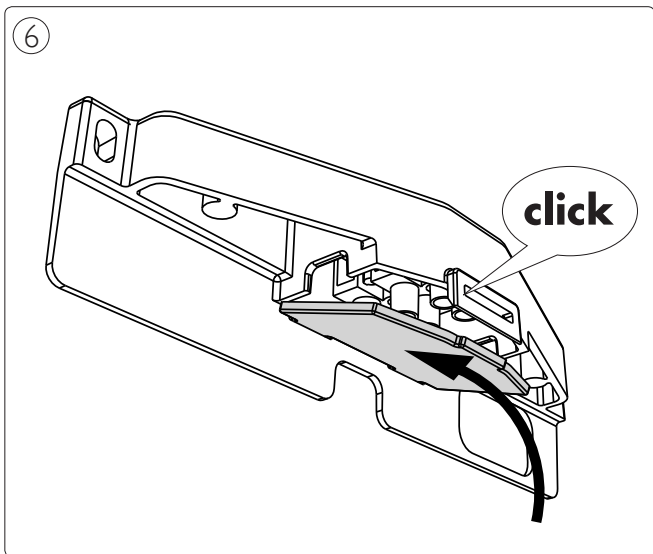

Incl.

A

B

6 x Luxeon Rebel
Powered

Ø 6mm

B

Philips Lighting Contact Centre
Int. Business Reply Service
I.B.R.S. / C.C.R.I. Numéro 10461
5600 VB Eindhoven
Pays-Bas / The Netherlands

www.philips.com/homelighting
 +800 7445 4775