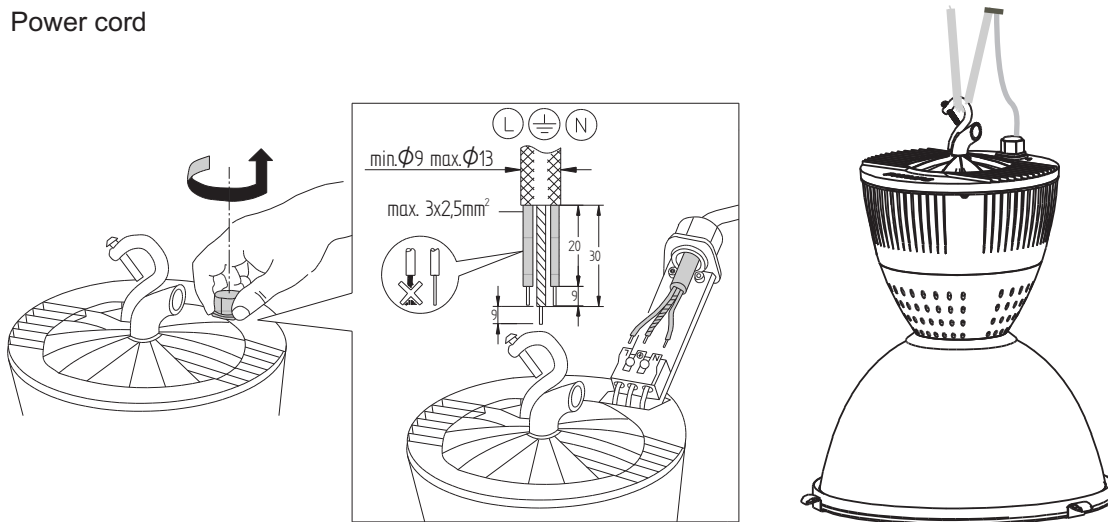

1

Top view

Accessories:

1. Reflector: BY151G R
2. Glass: BY150Z GC
3. Hook: BY151Z CH

Replace any cracked safety screen

Minimum distance between lamp and any combustible materials: see symbol on luminaire

Disconnect the unit before changing the lamp

2. Installation

2a Hook mounting

2b Power cord

3. Maintenance