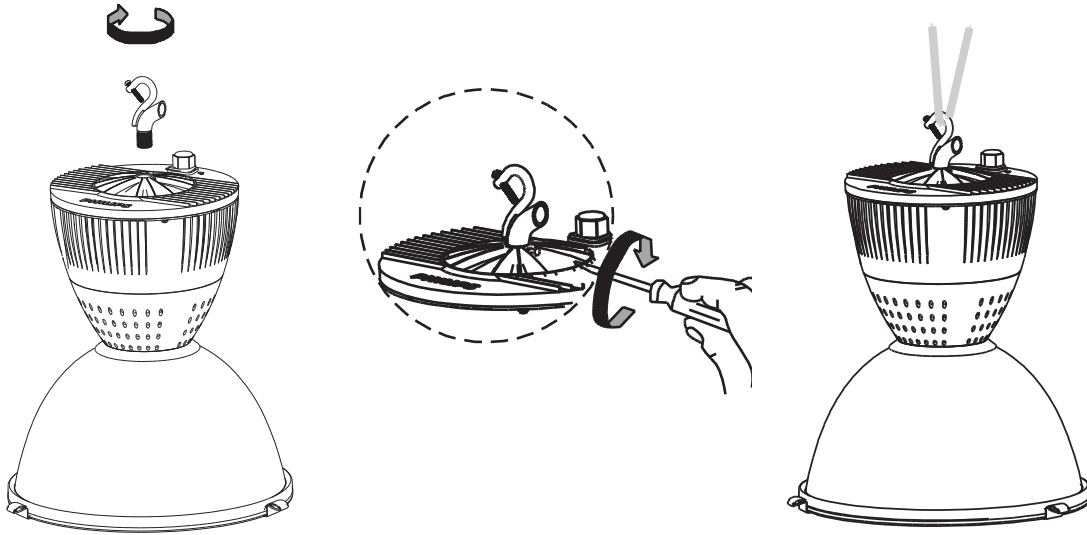

1

Top view

Accessories:

1. Reflector: BY151G R
2. Glass: BY150Z GC
3. Hook: BY151Z CH

Replace any cracked safety screen

Minimum distance between lamp and any combustible materials: see symbol on luminaire

Disconnect the unit before changing the lamp

2. Installation

2a Hook mounting

2b Power cord

3. Maintenance