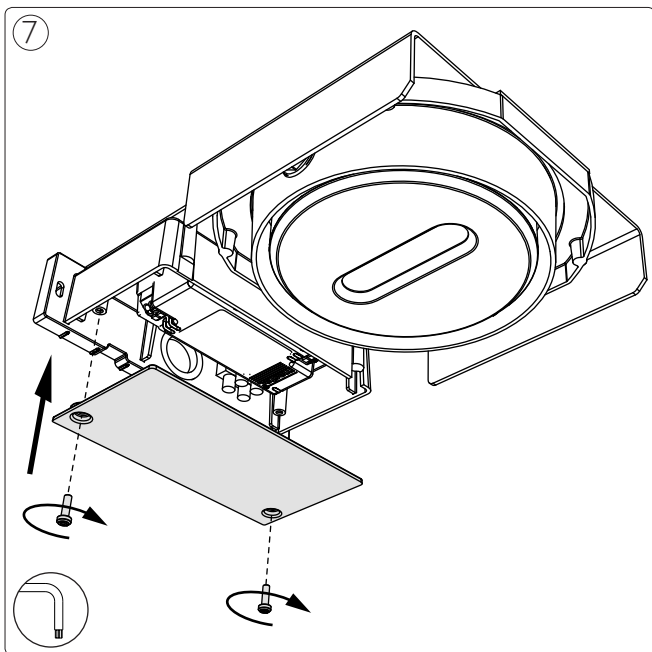

Incl.

3 x Luxeon Rebel
Powered

Philips Lighting Contact Centre
Int. Business Reply Service
I.B.R.S. / C.C.R.I. Numéro 10461
5600 VB Eindhoven
Pays-Bas / The Netherlands

www.philips.com/homelighting
☎ +800 7445 4775