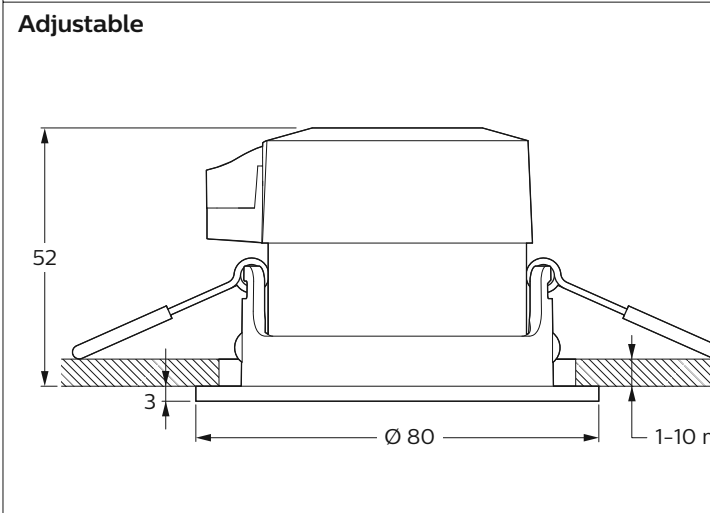

	LEDs	Output (lm)	P (W)	A (mA)	Ø mm	kg
RS060B LED5 fixed	1x LED	500	6	26	68	0.10
RS061B LED5 adjustable						0.11

The light source of this luminaire is not replaceable; when the light source reached its end of life the whole luminaire shall be replaced.