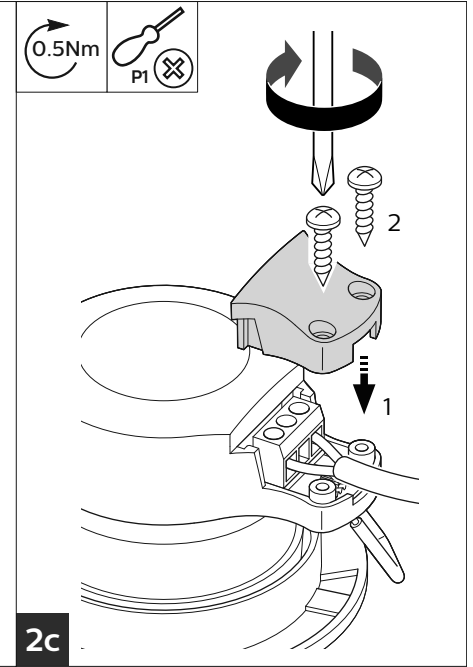

	LEDs	Output (lm)	P (W)	A (mA)	Ø mm	kg
RS060B LED5 fixed	1x LED	500	6	26	68	0.10
RS061B LED5 adjustable						0.11

The light source of this luminaire is not replaceable; when the light source reached its end of life the whole luminaire shall be replaced.