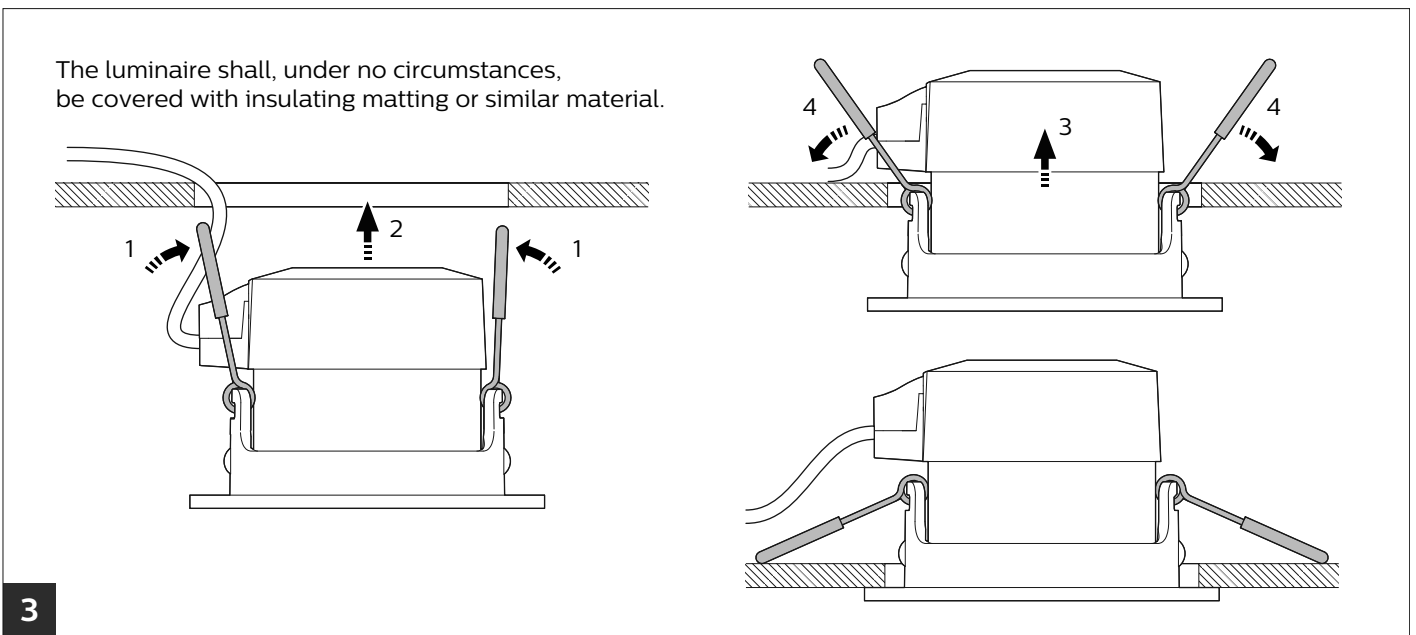

	LEDs	Output (lm)	P (W)	A (mA)	Ø mm	kg
RS060B LED5 fixed	1x LED	500	6	26	68	0.10
RS061B LED5 adjustable						0.11

The light source of this luminaire is not replaceable; when the light source reached its end of life the whole luminaire shall be replaced.