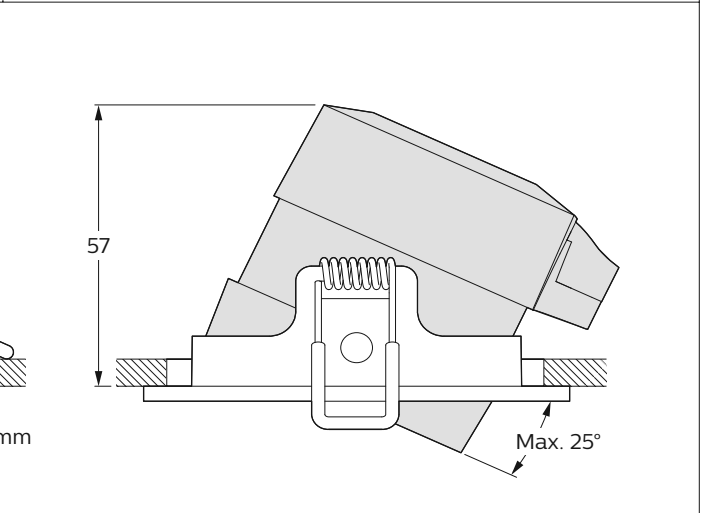

	LEDs	Output (lm)	P (W)	A (mA)	Ø mm	kg
RS060B LED5 fixed	1x LED	500	6	26	68	0.10
RS061B LED5 adjustable						0.11

The light source of this luminaire is not replaceable; when the light source reached its end of life the whole luminaire shall be replaced.