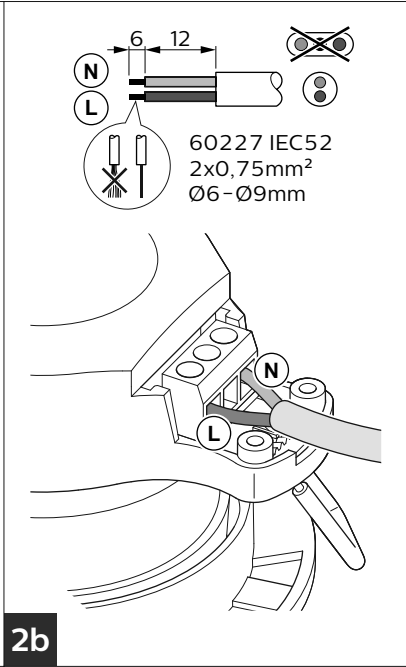

	LEDs	Output (lm)	P (W)	A (mA)	Ø mm	kg
RS060B LED5 fixed	1x LED	500	6	26	68	0.10
RS061B LED5 adjustable						0.11

The light source of this luminaire is not replaceable; when the light source reached its end of life the whole luminaire shall be replaced.