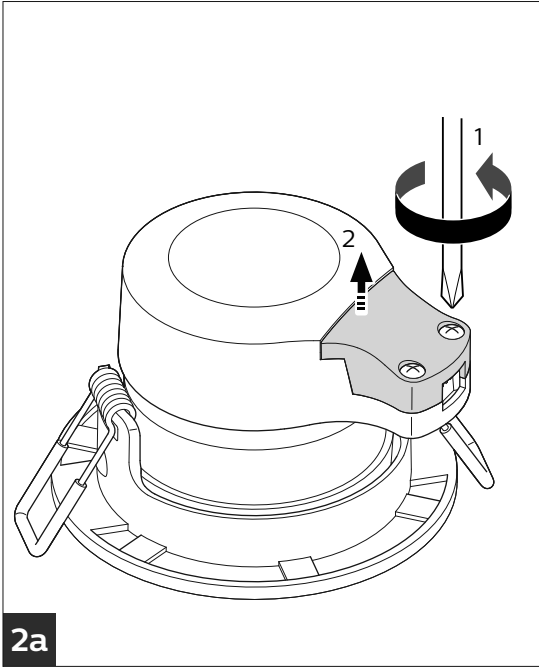

	LEDs	Output (lm)	P (W)	A (mA)	Ø mm	kg
RS060B LED5 fixed	1x LED	500	6	26	68	0.10
RS061B LED5 adjustable						0.11

The light source of this luminaire is not replaceable; when the light source reached its end of life the whole luminaire shall be replaced.