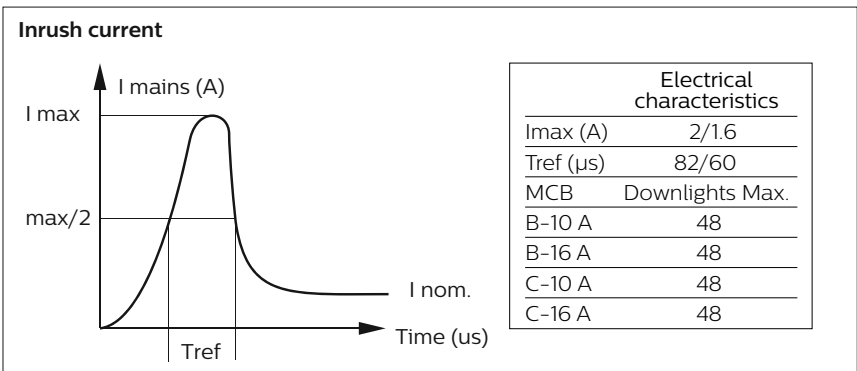

	LEDs	Output (lm)	P (W)	A (mA)	Ø mm	kg
RS060B LED5 fixed	1x LED	500	6	26	68	0.10
RS061B LED5 adjustable						0.11

The light source of this luminaire is not replaceable; when the light source reached its end of life the whole luminaire shall be replaced.