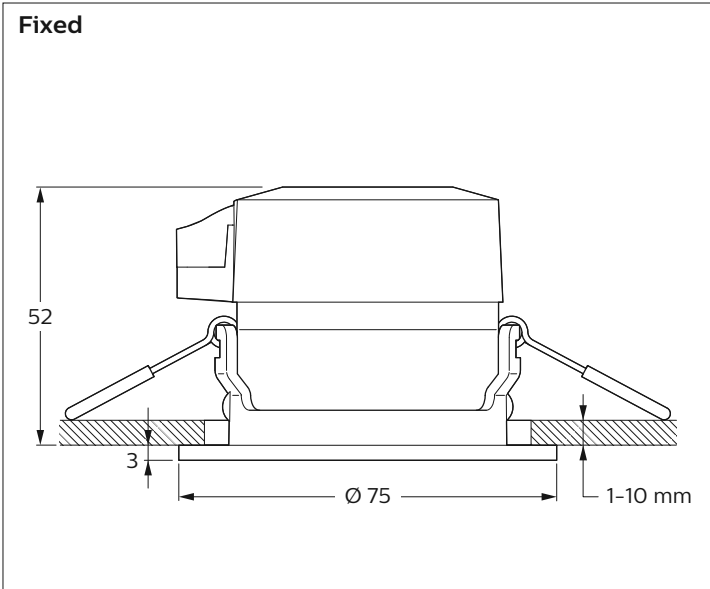

	LEDs	Output (lm)	P (W)	A (mA)	Ø mm	kg
RS060B LED5 fixed	1x LED	500	6	26	68	0.10
RS061B LED5 adjustable						0.11

The light source of this luminaire is not replaceable; when the light source reached its end of life the whole luminaire shall be replaced.