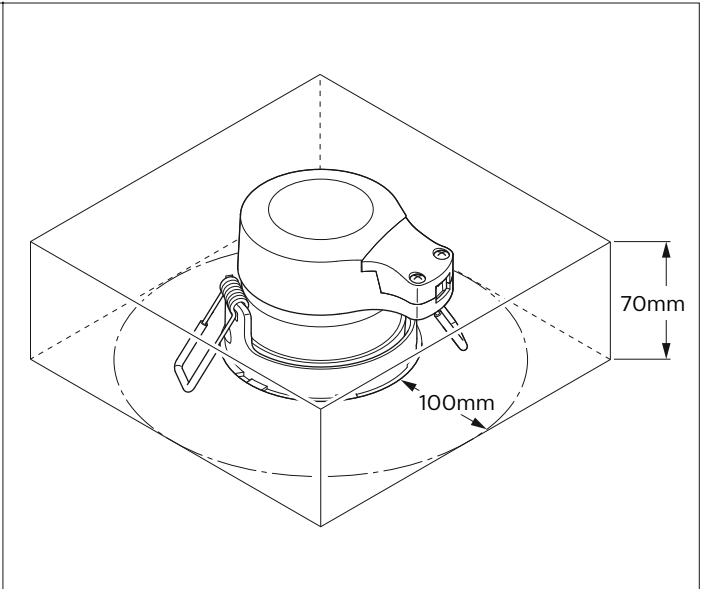

	LEDs	Output (lm)	P (W)	A (mA)	Ø mm	kg
RS060B LED5 fixed	1x LED	500	6	26	68	0.10
RS061B LED5 adjustable						0.11

The light source of this luminaire is not replaceable; when the light source reached its end of life the whole luminaire shall be replaced.