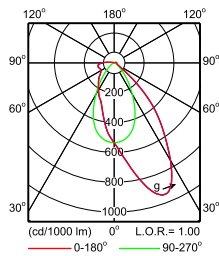

**IFPS_4MX900 491 1xLED50S/830 PSD A30-
Polar Normal (separate)**