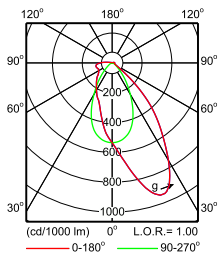

IFPS_4MX900 G3 491 1xLED40S/830 PSD A30-Polar Normal (separate)