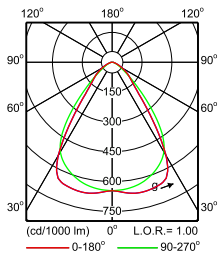

**IFPS_4MX900 G3 581 1xLED40S/840 PSU MB-
Polar Normal (separate)**