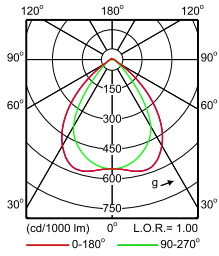

Maxos LED Performer

Polar Wide Diagrams

**IFPS_4MX900 491 1xLED50S/830 PSD WB-
Polar Normal (separate)**