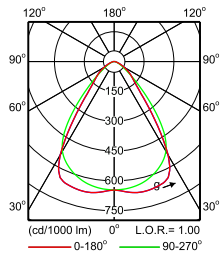

**IFPS_4MX900 581 1xLED75S/840 PSD MB-
Polar Normal (separate)**