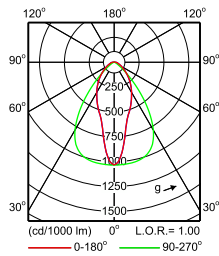

**IFPS_4MX900 G3 491 1xLED75S/840 PSU NB-
Polar Normal (separate)**