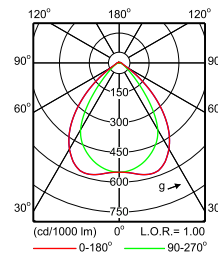

**IFPS_4MX900 G3 491 1xLED50S/830 PSD WB-
Polar Normal (separate)**