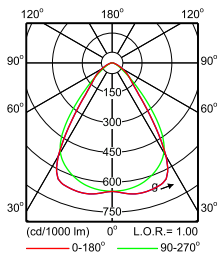

**IFPS_4MX900 581 1xLED50S/840 PSU MB-
Polar Normal (separate)**