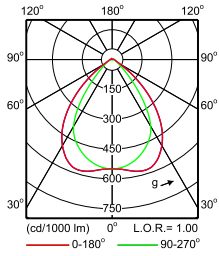

Maxos LED Performer

Polar Wide Diagrams

**IFPS_4MX900 G3 581 1xLED75S/840 PSU WB-
Polar Normal (separate)**