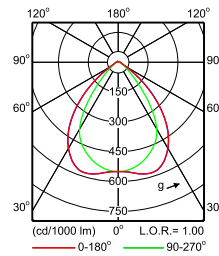

**IFPS_4MX900 G3 581 1xLED40S/840 PSU WB-
Polar Normal (separate)**