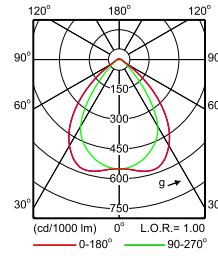

Maxos LED Performer

Polar Wide Diagrams

**IFPS_4MX900 491 1xLED75S/840 PSD A30-
Polar Normal (separate)**

**IFPS_4MX900 491 1xLED75S/840 PSD WB-
Polar Normal (separate)**

**IFPS_4MX900 491 1xLED75S/840 PSU WB-
Polar Normal (separate)**