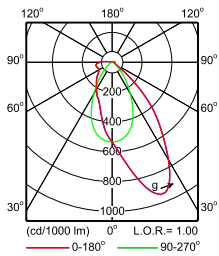

**IFPS_4MX900 491 1xLED40S/840 PSD A30-
Polar Normal (separate)**

**IFPS_4MX900 491 1xLED40S/840 PSD WB-
Polar Normal (separate)**

**IFPS_4MX900 491 1xLED40S/840 PSU MB-
Polar Normal (separate)**