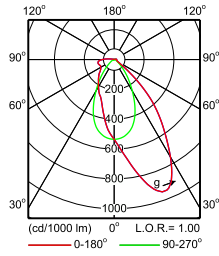

**IFPS_4MX900 G3 581 1xLED50S/830 PSU MB-
Polar Normal (separate)**

**IFPS_4MX900 G3 581 1xLED50S/840 PSD MB-
Polar Normal (separate)**

Maxos LED Performer

Polar Wide Diagrams

**IFPS_4MX900 G3 581 1xLED50S/840 PSU MB-
Polar Normal (separate)**