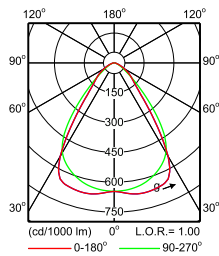

IFPS_4MX900 G3 491 1xLED40S/830 PSD MB-Polar Normal (separate)