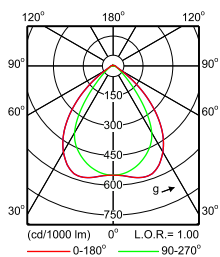

**IFPS_4MX900 L1200 1xLED57S/830 PSD WB-
Polar Normal (separate)**

**IFPS_4MX900 L1800 1xLED48S/840 PSD WB-
Polar Normal (separate)**