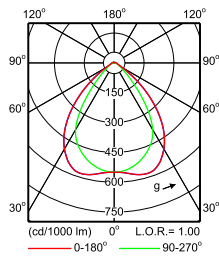

IFPS_4MX900 G3 491 1xLED50S/840 PSD NB-
Polar Normal (separate)

IFPS_4MX900 G3 491 1xLED50S/840 PSD WB-
Polar Normal (separate)

IFPS_4MX900 G3 491 1xLED50S/840 PSU MB-
Polar Normal (separate)

IFPS_4MX900 G3 491 1xLED50S/840 PSU NB-
Polar Normal (separate)