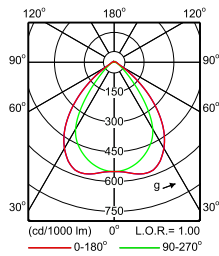

IFPS_4MX900 L1800 1xLED85S/830 PSD WB-Polar Normal (separate)