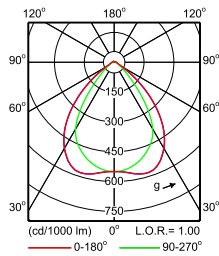

IFPS_4MX900 G3 491 1xLED50S/840 PSD WB-
Polar Normal (separate)