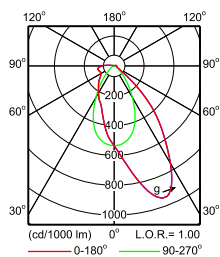

**IFPS_4MX900 L1200 1xLED57S/830 PSD WB-
Polar Normal (separate)**

**IFPS_4MX900 L1200 1xLED60S/840 PSD WB-
Polar Normal (separate)**

**IFPS_4MX900 L1800 1xLED48S/840 PSD
DA20-Polar Normal (separate)**

**IFPS_4MX900 L1800 1xLED48S/840 PSD WB-
Polar Normal (separate)**