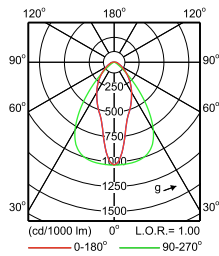

**IFPS_4MX900 491 1xLED50S/840 PSU NB-
Polar Normal (separate)**