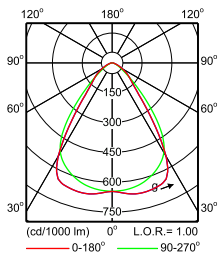

**IFPS_4MX900 491 1xLED71S/830 PSD MB-
Polar Normal (separate)**