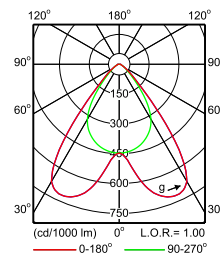

Maxos LED Performer

Polar Wide Diagrams