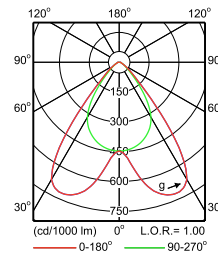

IFPS_4MX900 L1800 1xLED60S/840 PSD MB-Polar Normal (separate)

IFPS_4MX900 L1800 1xLED85S/830 PSD A30-Polar Normal (separate)

IFPS_4MX900 L1800 1xLED85S/830 PSD MB-Polar Normal (separate)

IFPS_4MX900 L1800 1xLED85S/830 PSD WB-Polar Normal (separate)