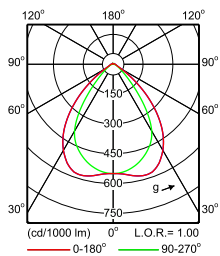

Maxos LED Performer

Polar Wide Diagrams

**IFPS_4MX900 581 1xLED75S/840 PSD A30-
Polar Normal (separate)**

**IFPS_4MX900 581 1xLED75S/840 PSD MB-
Polar Normal (separate)**

**IFPS_4MX900 581 1xLED75S/840 PSU A30-
Polar Normal (separate)**