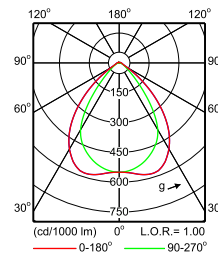

**IFPS_4MX900 581 1xLED40S/840 PSD WB-
Polar Normal (separate)**