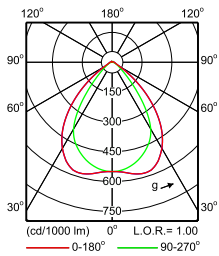

**IFPS_4MX900 491 1xLED50S/840 PSD WB-
Polar Normal (separate)**