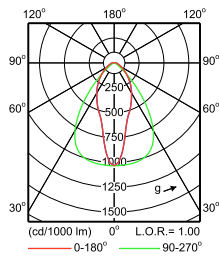

**IFPS_4MX900 G3 581 1xLED40S/830 PSU NB-
Polar Normal (separate)**