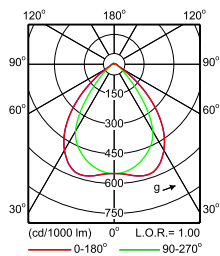

Maxos LED Performer

Polar Wide Diagrams