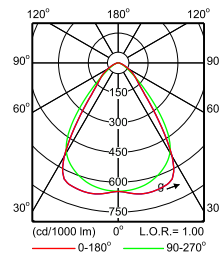

**IFPS_4MX900 G3 581 1xLED50S/840 PSD MB-
Polar Normal (separate)**