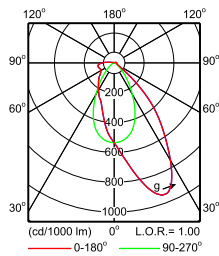

**IFPS_4MX900 G3 581 1xLED75S/840 PSU A30-
Polar Normal (separate)**