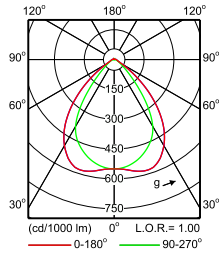

**IFPS_4MX900 581 1xLED40S/840 PSD MB-
Polar Normal (separate)**

**IFPS_4MX900 581 1xLED40S/840 PSD WB-
Polar Normal (separate)**

Maxos LED Performer

Polar Wide Diagrams

**IFPS_4MX900 581 1xLED40S/840 PSU A30-
Polar Normal (separate)**