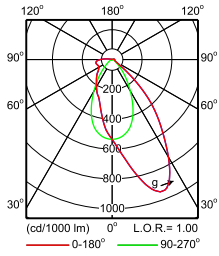

Maxos LED Performer

Polar Wide Diagrams

**IFPS_4MX900 581 1xLED40S/840 PSU A30-
Polar Normal (separate)**