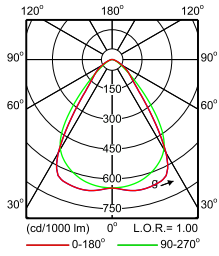

IFPS_4MX900 491 1xLED40S/830 PSD A30-
Polar Normal (separate)

Maxos LED Performer

Polar Wide Diagrams

**IFPS_4MX900 491 1xLED40S/830 PSU MB-
Polar Normal (separate)**