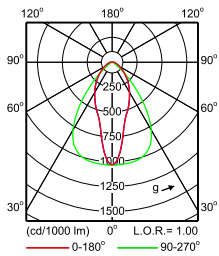

Maxos LED Performer

Polar Wide Diagrams

IFPS_4MX900 G3 491 1xLED50S/830 PSU NB-
Polar Normal (separate)

IFPS_4MX900 G3 491 1xLED50S/830 PSU WB-
Polar Normal (separate)

IFPS_4MX900 G3 491 1xLED50S/840 PSD MB-
Polar Normal (separate)