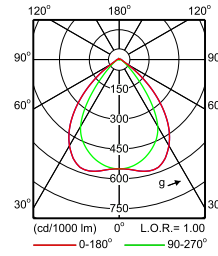

**IFPS_4MX900 G3 491 1xLED75S/840 PSD WB-
Polar Normal (separate)**