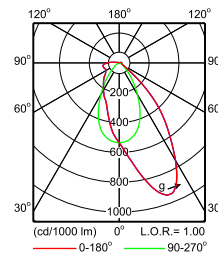

IFPS_4MX900 G3 491 1xLED71S/830 PSD A30-
Polar Normal (separate)