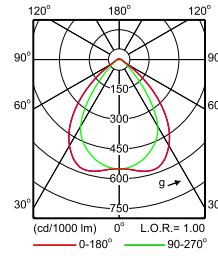

Maxos LED Performer

Polar Wide Diagrams

**IFPS_4MX900 G3 581 1xLED71S/830 PSU MB-
Polar Normal (separate)**

**IFPS_4MX900 G3 581 1xLED71S/830 PSU NB-
Polar Normal (separate)**

**IFPS_4MX900 G3 581 1xLED75S/840 PSD A30-
Polar Normal (separate)**