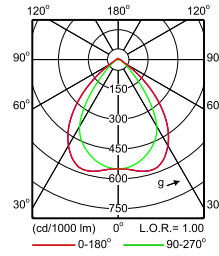

IFPS_4MX900 491 1xLED40S/830 PSD WB-
Polar Normal (separate)

Maxos LED Performer

Polar Wide Diagrams

**IFPS_4MX900 491 1xLED40S/830 PSU WB-
Polar Normal (separate)**