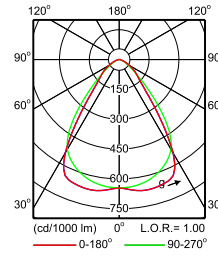

**IFPS_4MX900 G3 L1800 1xLED60S/840 PSD
MB-Polar Normal (separate)**