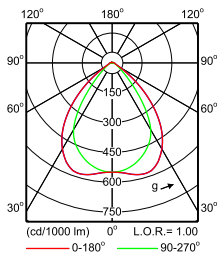

**IFPS_4MX900 491 1xLED40S/840 PSU WB-
Polar Normal (separate)**