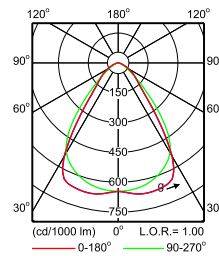

**IFPS_4MX900 491 1xLED50S/830 PSD MB-
Polar Normal (separate)**