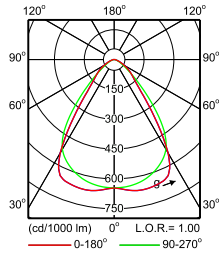

IFPS_4MX900 G3 491 1xLED50S/840 PSU WB-
Polar Normal (separate)

IFPS_4MX900 G3 491 1xLED71S/830 PSD A30-
Polar Normal (separate)

Maxos LED Performer

Polar Wide Diagrams

**IFPS_4MX900 G3 491 1xLED75S/840 PSD A30-
Polar Normal (separate)**