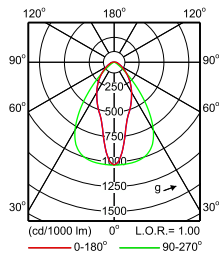

**IFPS_4MX900 G3 581 1xLED71S/830 PSD A30-
Polar Normal (separate)**

**IFPS_4MX900 G3 581 1xLED71S/830 PSU NB-
Polar Normal (separate)**