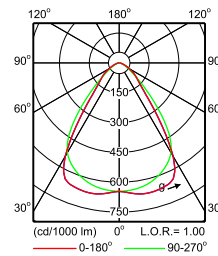

**IFPS_4MX900 G3 581 1xLED75S/840 PSU MB-
Polar Normal (separate)**