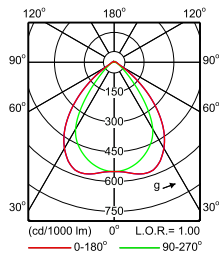

**IFPS_4MX900 491 1xLED40S/840 PSD A30-
Polar Normal (separate)**

**IFPS_4MX900 491 1xLED40S/840 PSD WB-
Polar Normal (separate)**

**IFPS_4MX900 491 1xLED40S/840 PSU MB-
Polar Normal (separate)**