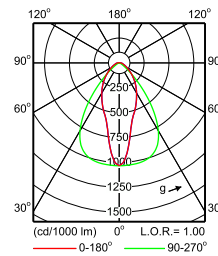

**IFPS_4MX900 581 1xLED71S/830 PSU NB-Polar
Normal (separate)**