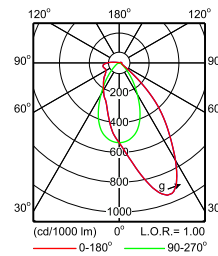

**IFPS_4MX900 G3 581 1xLED40S/840 PSD A30-
Polar Normal (separate)**