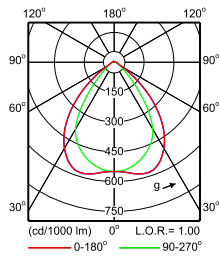

**IFPS_4MX900 581 1xLED50S/830 PSU WB-
Polar Normal (separate)**