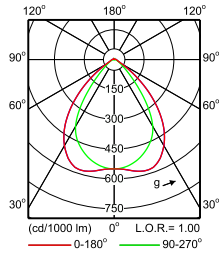

**IFPS_4MX900 G3 581 1xLED40S/830 PSU NB-
Polar Normal (separate)**

**IFPS_4MX900 G3 581 1xLED40S/840 PSD A30-
Polar Normal (separate)**

Maxos LED Performer

Polar Wide Diagrams

**IFPS_4MX900 G3 581 1xLED40S/840 PSD MB-
Polar Normal (separate)**