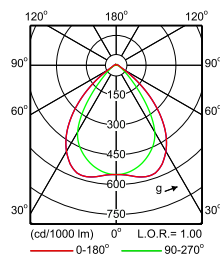

Polar Wide Diagrams

IFPS_4MX900 491 1xLED40S/830 PSD A30-
Polar Normal (separate)

IFPS_4MX900 491 1xLED40S/830 PSD MB-
Polar Normal (separate)

IFPS_4MX900 491 1xLED40S/830 PSD WB-
Polar Normal (separate)