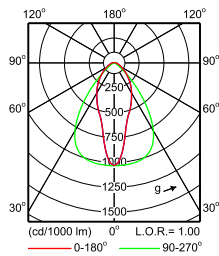

**IFPS_4MX900 G3 491 1xLED50S/830 PSD A30-
Polar Normal (separate)**

**IFPS_4MX900 G3 491 1xLED50S/830 PSD NB-
Polar Normal (separate)**

**IFPS_4MX900 G3 491 1xLED50S/830 PSD WB-
Polar Normal (separate)**