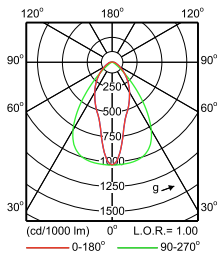

Maxos LED Performer

Polar Wide Diagrams

**IFPS_4MX900 G3 491 1xLED40S/830 PSU NB-
Polar Normal (separate)**

**IFPS_4MX900 G3 491 1xLED40S/830 PSU WB-
Polar Normal (separate)**

**IFPS_4MX900 G3 491 1xLED40S/840 PSD
A30-Polar Normal (separate)**