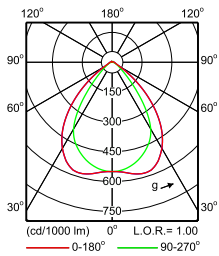

**IFPS_4MX900 G3 L1800 1xLED60S/840 PSD
WB-Polar Normal (separate)**