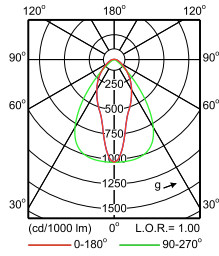

IFPS_4MX900 491 1xLED40S/830 PSD MB-
Polar Normal (separate)

Maxos LED Performer

Polar Wide Diagrams

**IFPS_4MX900 491 1xLED40S/830 PSU NB-
Polar Normal (separate)**