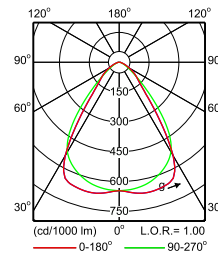

IFPS_4MX900 G3 491 1xLED50S/840 PSU MB-
Polar Normal (separate)