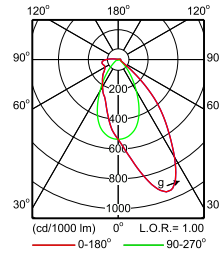

**IFPS_4MX900 G3 581 1xLED40S/840 PSU A30-
Polar Normal (separate)**