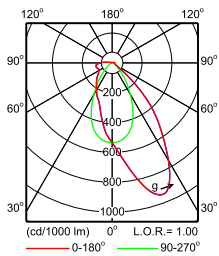

**IFPS_4MX900 581 1xLED40S/840 PSD A30-
Polar Normal (separate)**