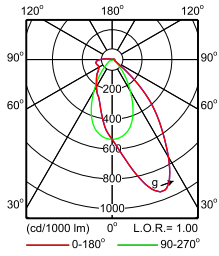

Maxos LED Performer

Polar Wide Diagrams

**IFPS_4MX900 491 1xLED75S/840 PSD A30-
Polar Normal (separate)**