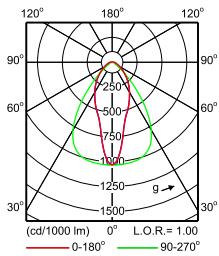

**IFPS_4MX900 581 1xLED50S/830 PSU NB-
Polar Normal (separate)**