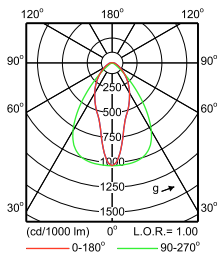

IFPS_4MX900 G3 491 1xLED50S/840 PSU NB-
Polar Normal (separate)