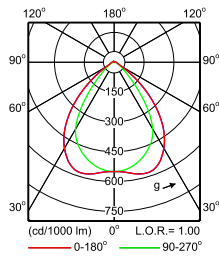

**IFPS_4MX900 G3 491 1xLED40S/840 PSD WB-
Polar Normal (separate)**