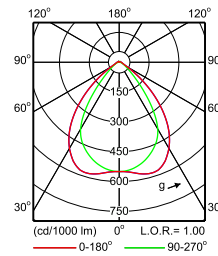

**IFPS_4MX900 581 1xLED40S/830 PSU WB-
Polar Normal (separate)**