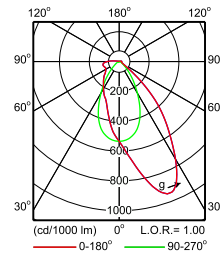

Maxos LED Performer

Polar Wide Diagrams

**IFPS_4MX900 581 1xLED75S/840 PSD A30-
Polar Normal (separate)**

**IFPS_4MX900 581 1xLED75S/840 PSD MB-
Polar Normal (separate)**

**IFPS_4MX900 581 1xLED75S/840 PSU A30-
Polar Normal (separate)**