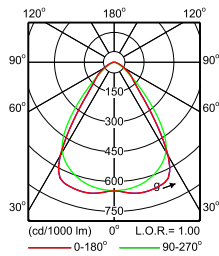

**IFPS_4MX900 581 1xLED40S/830 PSU MB-
Polar Normal (separate)**