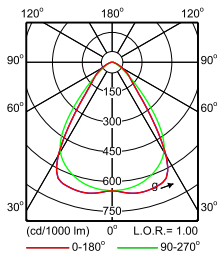

**IFPS_4MX900 G3 491 1xLED75S/840 PSU MB-
Polar Normal (separate)**