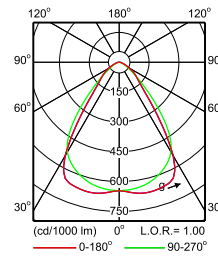

**IFPS_4MX900 G3 491 1xLED40S/840 PSU MB-
Polar Normal (separate)**