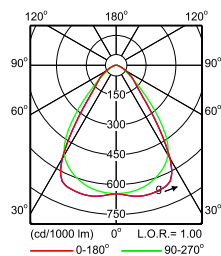

Polar Wide Diagrams

IFPS_4MX900 491 1xLED40S/830 PSD A30-
Polar Normal (separate)

IFPS_4MX900 491 1xLED40S/830 PSD MB-
Polar Normal (separate)

IFPS_4MX900 491 1xLED40S/830 PSD WB-
Polar Normal (separate)