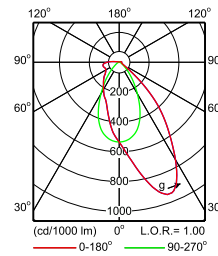

**IFPS_4MX900 581 1xLED40S/840 PSU WB-
Polar Normal (separate)**

**IFPS_4MX900 581 1xLED50S/830 PSD MB-
Polar Normal (separate)**

**IFPS_4MX900 581 1xLED50S/830 PSU NB-
Polar Normal (separate)**

**IFPS_4MX900 581 1xLED50S/830 PSU WB-
Polar Normal (separate)**