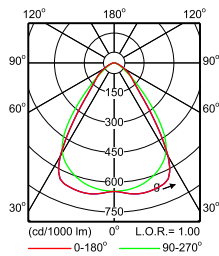

**IFPS_4MX900 G3 581 1xLED50S/830 PSU MB-
Polar Normal (separate)**