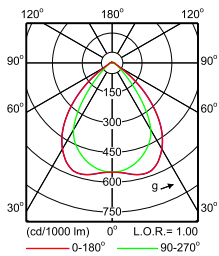

**IFPS_4MX900 G3 581 1xLED75S/840 PSD WB-
Polar Normal (separate)**