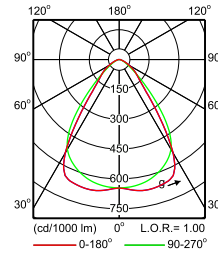

Maxos LED Performer

Polar Wide Diagrams

IFPS_4MX900 G3 491 1xLED50S/830 PSU NB-
Polar Normal (separate)

IFPS_4MX900 G3 491 1xLED50S/830 PSU WB-
Polar Normal (separate)

IFPS_4MX900 G3 491 1xLED50S/840 PSD MB-
Polar Normal (separate)