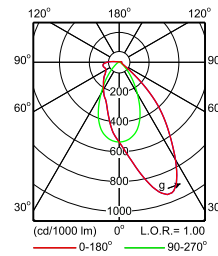

**IFPS_4MX900 G3 581 1xLED40S/830 PSD A30-
Polar Normal (separate)**