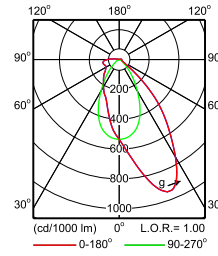

IFPS_4MX900 L1800 1xLED85S/830 PSD A30-Polar Normal (separate)