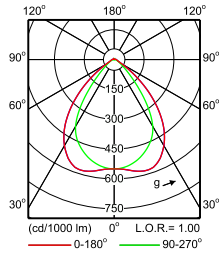

**IFPS_4MX900 G3 581 1xLED75S/840 PSU A30-
Polar Normal (separate)**

**IFPS_4MX900 G3 581 1xLED75S/840 PSU MB-
Polar Normal (separate)**

Maxos LED Performer

Polar Wide Diagrams

**IFPS_4MX900 G3 581 1xLED75S/840 PSU WB-
Polar Normal (separate)**