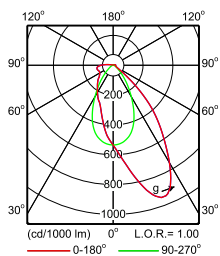

Order Code	Full Product Name	Niveau de gradation maximal
66636299	4MX900 581 LED40S/840 PSU A30 WH	Non applicable
66640999	4MX900 581 LED50S/840 PSU WB WH	Non applicable
66641699	4MX900 581 LED50S/840 PSU MB WH	Non applicable
66644799	4MX900 491 LED50S/840 PSU WB WH	Non applicable
66645499	4MX900 491 LED50S/840 PSU MB WH	Non applicable
66646199	4MX900 491 LED50S/840 PSU NB WH	Non applicable
66709399	4MX900 581 LED75S/840 PSU A30 WH	Non applicable
66790199	4MX900 491 LED75S/840 PSU WB WH	Non applicable
66795699	4MX900 581 LED75S/840 PSU WB WH	Non applicable
66796399	4MX900 581 LED75S/840 PSU MB WH	Non applicable
66797099	4MX900 581 LED75S/840 PSU NB WH	Non applicable
66800799	4MX900 491 LED75S/840 PSD WB WH	1%
66801499	4MX900 491 LED75S/840 PSD MB WH	1%
66802199	4MX900 491 LED75S/840 PSD NB WH	1%
66805299	4MX900 491 LED75S/840 PSD A30 WH	1%
66806999	4MX900 581 LED75S/840 PSD WB WH	1%
66807699	4MX900 581 LED75S/840 PSD MB WH	1%
66811399	4MX900 581 LED75S/840 PSD A30 WH	1%
66379899	4MX900 LED40S/840 PSD WB SI L1200	1%
66485699	4MX900 491 LED40S/840 PSU MB SI	Non applicable

Polar Wide Diagrams