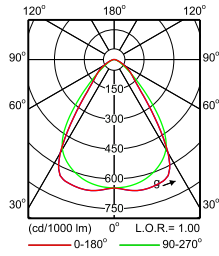

**IFPS_4MX900 L1800 1xLED60S/830 PSD A30-
Polar Normal (separate)**

**IFPS_4MX900 L1800 1xLED60S/830 PSD MB-
Polar Normal (separate)**

Maxos LED Performer

Polar Wide Diagrams

IFPS_4MX900 L1800 1xLED60S/840 PSD DA20-Polar Normal (separate)