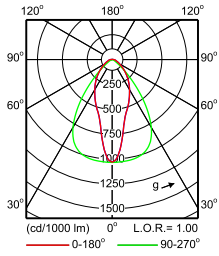

Maxos LED Performer

Polar Wide Diagrams

**IFPS_4MX900 G3 491 1xLED40S/830 PSU NB-
Polar Normal (separate)**