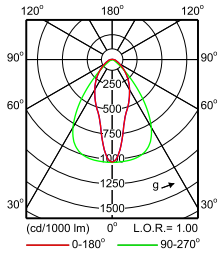

Maxos LED Performer

Polar Wide Diagrams

IFPS_4MX900 G3 491 1xLED50S/830 PSU NB-
Polar Normal (separate)