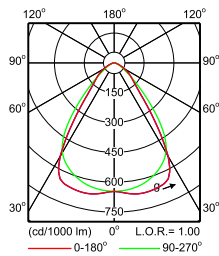

**IFPS_4MX900 581 1xLED71S/830 PSD MB-
Polar Normal (separate)**