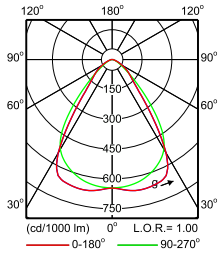

Maxos LED Performer

Polar Wide Diagrams