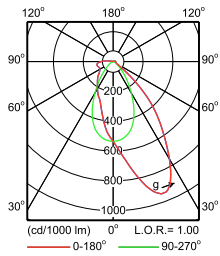

Maxos LED Performer

Polar Wide Diagrams

**IFPS_4MX900 581 1xLED75S/840 PSD A30-
Polar Normal (separate)**