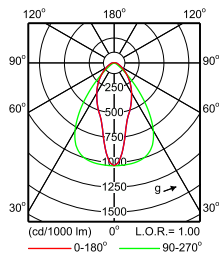

**IFPS_4MX900 491 1xLED71S/830 PSD NB-
Polar Normal (separate)**