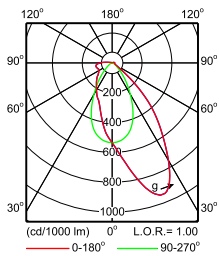

**IFPS_4MX900 G3 581 1xLED50S/830 PSU A30-
Polar Normal (separate)**