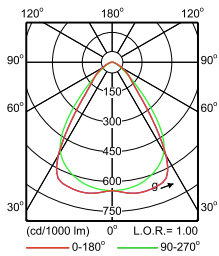

Maxos LED Performer

Polar Wide Diagrams

**IFPS_4MX900 491 1xLED75S/840 PSD A30-
Polar Normal (separate)**

**IFPS_4MX900 491 1xLED75S/840 PSD WB-
Polar Normal (separate)**

**IFPS_4MX900 491 1xLED75S/840 PSU WB-
Polar Normal (separate)**