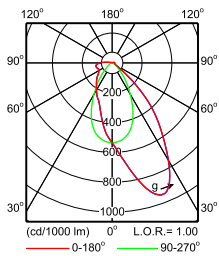

**IFPS_4MX900 G3 491 1xLED50S/830 PSD A30-
Polar Normal (separate)**