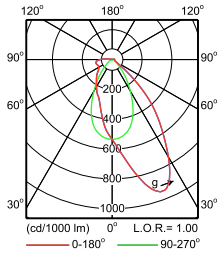

Maxos LED Performer

Polar Wide Diagrams

**IFPS_4MX900 G3 491 1xLED75S/840 PSD A30-
Polar Normal (separate)**