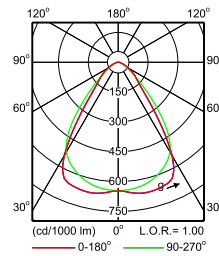

**IFPS_4MX900 491 1xLED40S/840 PSD A30-
Polar Normal (separate)**

**IFPS_4MX900 491 1xLED40S/840 PSD WB-
Polar Normal (separate)**

**IFPS_4MX900 491 1xLED40S/840 PSU MB-
Polar Normal (separate)**