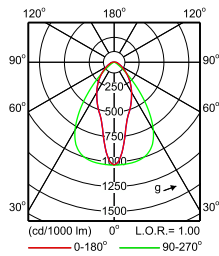

**IFPS_4MX900 G3 581 1xLED40S/840 PSU NB-
Polar Normal (separate)**