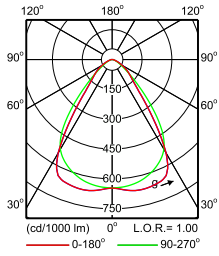

Maxos LED Performer

Polar Wide Diagrams

**IFPS_4MX900 G3 581 1xLED40S/840 PSD MB-
Polar Normal (separate)**