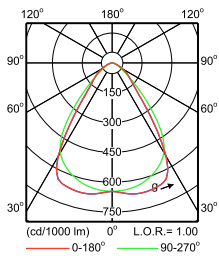

**IFPS_4MX900 G3 581 1xLED40S/830 PSD MB-
Polar Normal (separate)**