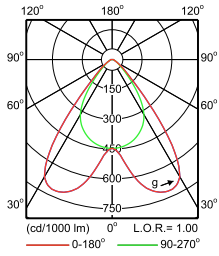

Maxos LED Performer

Polar Wide Diagrams

IFPS_4MX900 L1800 1xLED60S/840 PSD DA20-Polar Normal (separate)