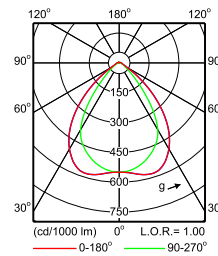

**IFPS_4MX900 491 1xLED71S/830 PSD WB-
Polar Normal (separate)**