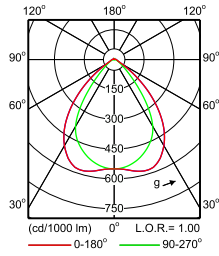

IFPS_4MX900 G3 491 1xLED50S/830 PSU WB-
Polar Normal (separate)