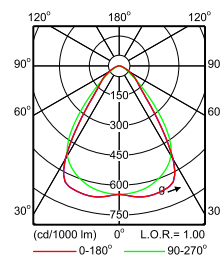

**IFPS_4MX900 L1800 1xLED48S/840 PSD
DA20-Polar Normal (separate)**

**IFPS_4MX900 L1800 1xLED60S/830 PSD MB-
Polar Normal (separate)**