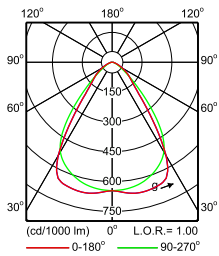

**IFPS_4MX900 G3 581 1xLED50S/840 PSU MB-
Polar Normal (separate)**

**IFPS_4MX900 G3 581 1xLED71S/830 PSU MB-
Polar Normal (separate)**