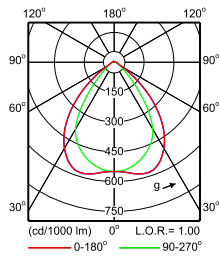

**IFPS_4MX900 G3 L1800 1xLED85S/830 PSD
WB-Polar Normal (separate)**