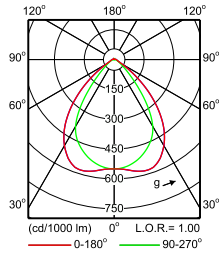

**IFPS_4MX900 G3 491 1xLED40S/830 PSU WB-
Polar Normal (separate)**