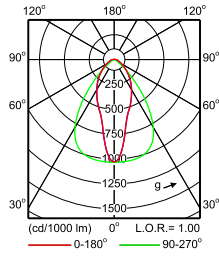

**IFPS_4MX900 491 1xLED50S/830 PSD A30-
Polar Normal (separate)**

**IFPS_4MX900 491 1xLED50S/830 PSD MB-
Polar Normal (separate)**

Maxos LED Performer

Polar Wide Diagrams

**IFPS_4MX900 491 1xLED50S/830 PSD WB-
Polar Normal (separate)**