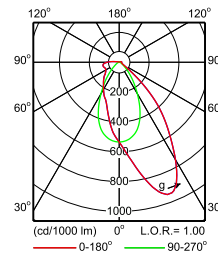

**IFPS_4MX900 G3 581 1xLED71S/830 PSD WB-
Polar Normal (separate)**

**IFPS_4MX900 G3 581 1xLED75S/840 PSD A30-
Polar Normal (separate)**