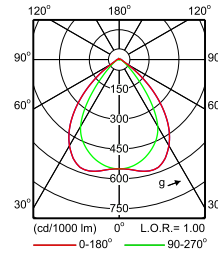

**IFPS_4MX900 491 1xLED50S/830 PSU WB-
Polar Normal (separate)**