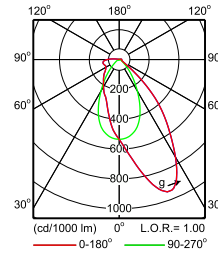

Maxos LED Performer

Polar Wide Diagrams

**IFPS_4MX900 G3 491 1xLED40S/830 PSU NB-
Polar Normal (separate)**

**IFPS_4MX900 G3 491 1xLED40S/830 PSU WB-
Polar Normal (separate)**

**IFPS_4MX900 G3 491 1xLED40S/840 PSD
A30-Polar Normal (separate)**