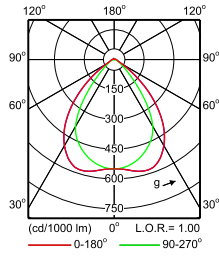

**IFPS_4MX900 491 1xLED75S/840 PSD WB-
Polar Normal (separate)**