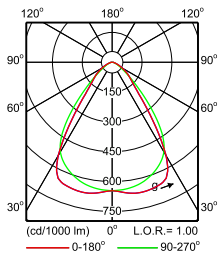

IFPS_4MX900 L1800 1xLED85S/830 PSD MB-Polar Normal (separate)