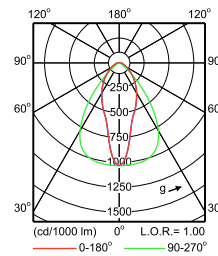

IFPS_4MX900 G3 491 1xLED40S/830 PSD NB-Polar Normal (separate)