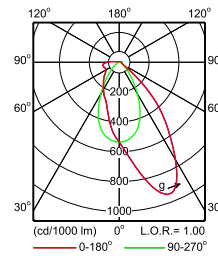

**IFPS_4MX900 491 1xLED71S/830 PSD A30-
Polar Normal (separate)**