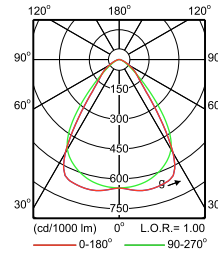

**IFPS_4MX900 581 1xLED50S/830 PSD MB-
Polar Normal (separate)**