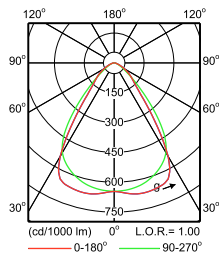

**IFPS_4MX900 581 1xLED40S/830 PSD MB-
Polar Normal (separate)**

**IFPS_4MX900 581 1xLED40S/830 PSU MB-
Polar Normal (separate)**

**IFPS_4MX900 581 1xLED40S/830 PSU WB-
Polar Normal (separate)**

**IFPS_4MX900 581 1xLED40S/840 PSD A30-
Polar Normal (separate)**