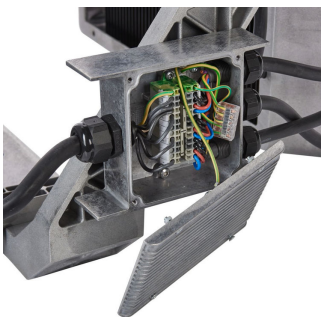

ArenaVision_LED_gen2-BVP425-
DP17