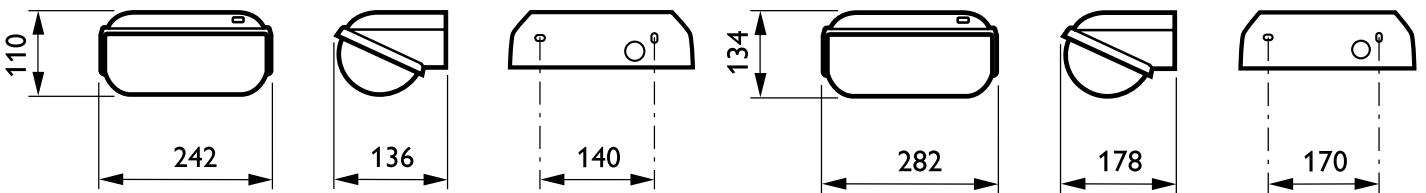

- Only texts for Benelux market available

Dimensional drawing

General Information

CE mark	Yes
Driver included	Yes
Flammability mark	For mounting on normally flammable surfaces
Glow-wire test	Temperature 650 °C, duration 5 s
Light source replaceable	Yes
Number of gear units	1 unit

Light Technical

Luminaire light beam spread	180°
Light source color	830 warm white
Correlated Color Temperature (Nom)	3000 K
Optical cover type	Opal bowl/cover
Color rendering index (CRI)	>80
Number of light sources	1
Optic type outdoor	Symmetrical
Standard tilt angle side entry	0°
Standard tilt angle posttop	0°
Upward light output ratio	0.08