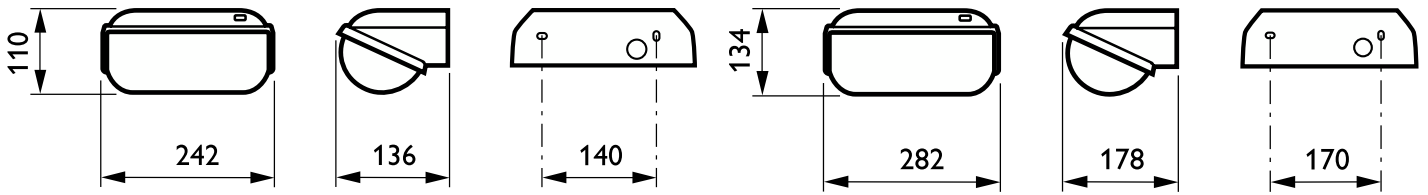

- Only texts for Benelux market available

Versions

OPPR BWC110i 0007

FWC LED

Dimensional drawing

General Information

CE mark	Yes
Driver included	Yes
Flammability mark	For mounting on normally flammable surfaces
Glow-wire test	Temperature 650 °C, duration 5 s
Light source replaceable	Yes
Number of gear units	1 unit

Light Technical

Luminaire light beam spread	180°
Light source color	830 warm white
Correlated Color Temperature (Nom)	3000 K
Optical cover type	Opal bowl/cover
Color rendering index (CRI)	>80
Number of light sources	1
Optic type outdoor	Symmetrical
Standard tilt angle side entry	0°
Standard tilt angle posttop	0°
Upward light output ratio	0.08