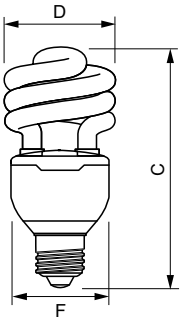

### Cote

Product	D (max)	C (max)	F (max)
Tornado Dimmable 20W WW E27 220-240V 1PF/6	61.0 mm	127.0 mm	52.4 mm