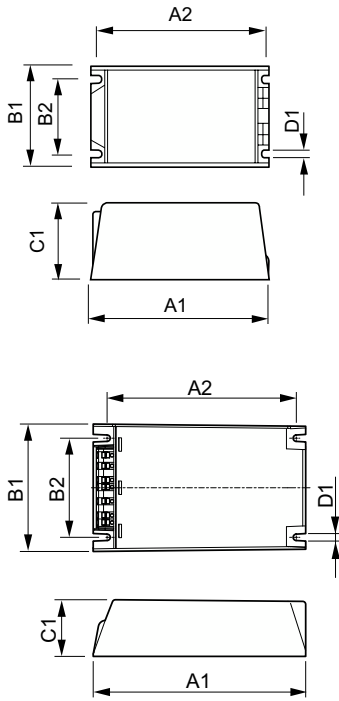

Abmessungsskizzen

Product	D1	C1	A1	A2	B1	B2
HID-DV PROG Xt 250 CDO C2 208-277V	4,8 mm	58,0 mm	169,0 mm	156,0 mm	100,0 mm	81,5 mm
HID-DV PROG Xt 70 CDO C1 208-277V	5,0 mm	65,0 mm	150,0 mm	135,9 mm	65,0 mm	46,8 mm