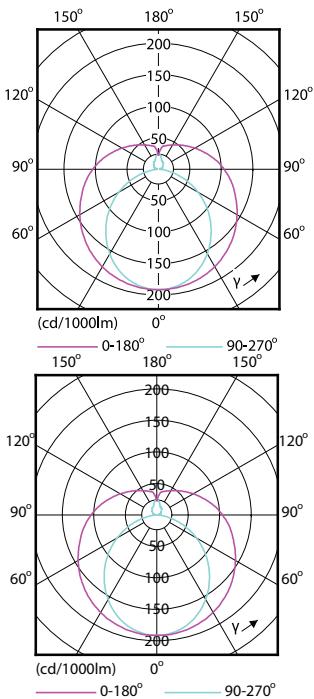

Order Code	Full Product Name	T-Case Maximum (Nom)
929001381108	CorePro LEDtube 1200mm 16W865 G5 I APR	70 °C
929001184838	LEDtube 600mm 8W 765 T8 AP I G	60 °C
929001277208	LEDtube HO 1200mm 20W 740 T8 AP I G	65 °C

Mechanical and Housing

Order Code	Full Product Name	Bulb Shape
929001383508	CorePro LEDtube HO 1200mm 18W865T8 AP	T8
929001380708	CorePro LEDtube 600mm 8W840 G5 I APR	T5
929001380808	CorePro LEDtube 600mm 8W865 G5 I APR	T5
929001380908	CorePro LEDtube 1200mm 16W830 G5 I APR	T5

Order Code	Full Product Name	Bulb Shape
929001381008	CorePro LEDtube 1200mm 16W840 G5 I APR	T5
929001381108	CorePro LEDtube 1200mm 16W865 G5 I APR	T5
929001184838	LEDtube 600mm 8W 765 T8 AP I G	T8
929001277208	LEDtube HO 1200mm 20W 740 T8 AP I G	T8

Approval and Application

Order Code	Full Product Name	Energy Consumption kWh/1000 h
929001383508	CorePro LEDtube HO 1200mm 18W865T8 AP	18 kWh
929001380708	CorePro LEDtube 600mm 8W840 G5 I APR	8 kWh
929001380808	CorePro LEDtube 600mm 8W865 G5 I APR	8 kWh
929001380908	CorePro LEDtube 1200mm 16W830 G5 I APR	16 kWh
929001381008	CorePro LEDtube 1200mm 16W840 G5 I APR	16 kWh
929001381108	CorePro LEDtube 1200mm 16W865 G5 I APR	16 kWh
929001184838	LEDtube 600mm 8W 765 T8 AP I G	8 kWh
929001277208	LEDtube HO 1200mm 20W 740 T8 AP I G	20 kWh