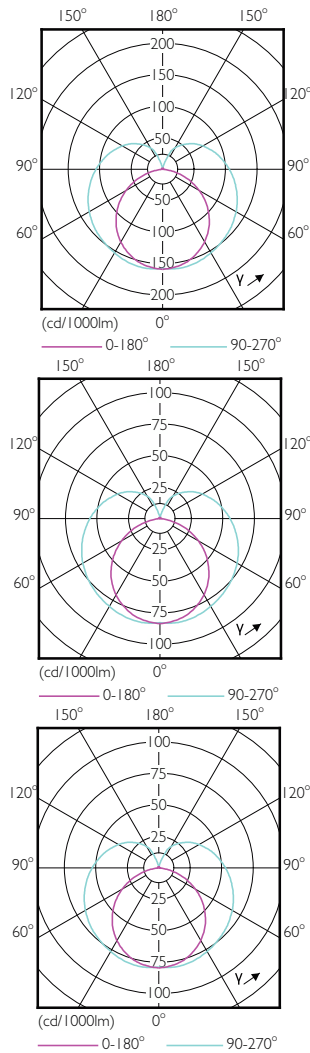

Order Code	Full Product Name	T-Case Maximum (Nom)
929001381108	CorePro LEDtube 1200mm 16W865 G5 I APR	70 °C
929001184838	LEDtube 600mm 8W 765 T8 AP I G	60 °C
929001277208	LEDtube HO 1200mm 20W 740 T8 AP I G	65 °C

Mechanical and Housing

Order Code	Full Product Name	Bulb Shape
929001383508	CorePro LEDtube HO 1200mm 18W865T8 AP	T8
929001380708	CorePro LEDtube 600mm 8W840 G5 I APR	T5
929001380808	CorePro LEDtube 600mm 8W865 G5 I APR	T5
929001380908	CorePro LEDtube 1200mm 16W830 G5 I APR	T5

Order Code	Full Product Name	Bulb Shape
929001381008	CorePro LEDtube 1200mm 16W840 G5 I APR	T5
929001381108	CorePro LEDtube 1200mm 16W865 G5 I APR	T5
929001184838	LEDtube 600mm 8W 765 T8 AP I G	T8
929001277208	LEDtube HO 1200mm 20W 740 T8 AP I G	T8

Approval and Application

Order Code	Full Product Name	Energy Consumption kWh/1000 h
929001383508	CorePro LEDtube HO 1200mm 18W865T8 AP	18 kWh
929001380708	CorePro LEDtube 600mm 8W840 G5 I APR	8 kWh
929001380808	CorePro LEDtube 600mm 8W865 G5 I APR	8 kWh
929001380908	CorePro LEDtube 1200mm 16W830 G5 I APR	16 kWh
929001381008	CorePro LEDtube 1200mm 16W840 G5 I APR	16 kWh
929001381108	CorePro LEDtube 1200mm 16W865 G5 I APR	16 kWh
929001184838	LEDtube 600mm 8W 765 T8 AP I G	8 kWh
929001277208	LEDtube HO 1200mm 20W 740 T8 AP I G	20 kWh