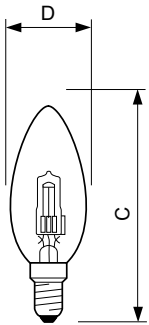

Vela Halogena Classic B35

Versions

Desenho dimensional

Product	D (max)	C (max)
EcoClassic 28W E14 127V B35 CL 1CT	36 mm	99.5 mm