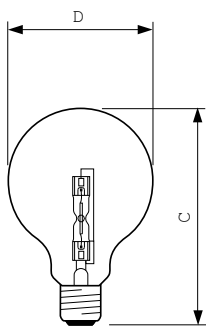

Halogen Classic G95

Versions

E27, G95, Clear

Dimensional drawing

Product	D (max)	C (max)
Halogen Classic 42W E27 230V G95 CL 1CT/6 SRP	96 mm	147 mm