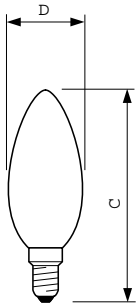

Product Description

Standard Candle B35 frosted

Flame-shaped bulb with inside-frosted glass and vacuum- or gas-filled bulb with B- or E-base

Benefits

- Graceful lamps that enhance the elegance of classical chandeliers, candelabras, wall brackets etc.
- Set the scene for cosiness and comfort, used with or without lampshades

Standard Candle B35 frosted

Versions

Dimensional drawing

Product	D	C (max)
Standard 25W E14 230V B35 FR 1CT/10X10F	35 mm	100 mm