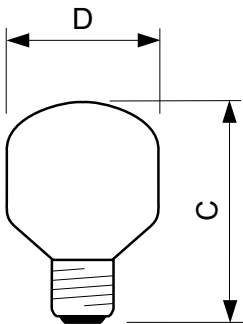

Softone Lustre T45

Versions

E14, T45, Soft White

Dimensional drawing

Product	D	C (max)
Softone 40W E27 T45 WH 1CT/5X10F	45 mm	74 mm