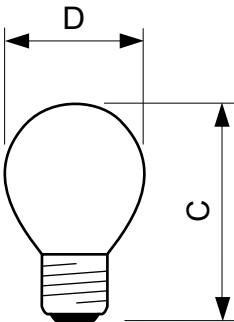

Standard Lustre P45 frosted

Versions

LPPR ILUSESTD E27 P45 CL

Dimensional drawing

Product	D	C (max)
Stan 25W E14 220-240V P45 FR 1CT/5X10F	45 mm	78 mm
Stan 40W E14 230V P45 FR 1CT/10X10F	45 mm	78 mm
Stan 60W E14 230V P45 FR 1CT/10X10F	45 mm	78 mm