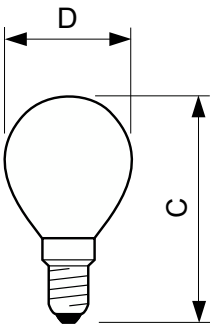

Standard Lustre P45 frosted

Versions

LPPR ILUSESTD E27 P45 CL

Dimensional drawing

Product	D	C (max)
Stan 25W E14 220-240V P45 FR 1CT/5X10F	45 mm	78 mm
Stan 40W E14 230V P45 FR 1CT/10X10F	45 mm	78 mm
Stan 60W E14 230V P45 FR 1CT/10X10F	45 mm	78 mm