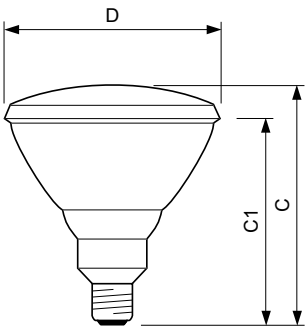

Product Description

PAR38 Colours

Coloured pressed-glass 121 mm diameter reflector lamp

Benefits

- Gives striking decorative effects, both indoors and outdoors
- 20% lower power consumption compared with conventional coloured PAR lamps

Features

- Weatherproof coloured coating on the refractor face in a choice of colours
- Flood beam width

Application

- Parks, public and private gardens
- Festive illumination
- Restaurants, bars, dance halls, discotheques
- Show-window displays, fountains and 'Son et Lumi' spectacles
- Can be installed outdoors without any protection, provided they are used in a watertight lampholder
- For outdoor use, a heat-resistant rubber ring must be fitted between the lamp and the lampholder

PAR38 Colours

Versions

PAR38, E27, Green

Dimensional drawing

| Product | D (max) | C (max) |
|--------------------------------------|---------|---------|
| PAR38 Colours 80W E27 230V GR 1CT/12 | 123 mm | 137 mm |