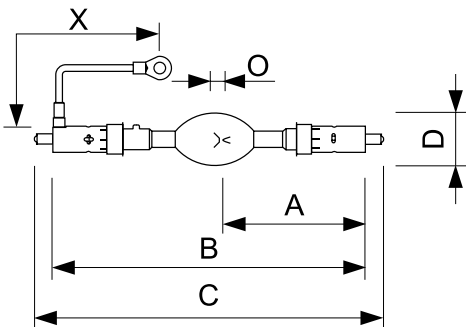

### Dimensional drawing

Product	O	D	X	B	C	A
Philips LTIX 2500W HS	5.5 mm	60 mm	280 mm	302 mm	342 mm	145 mm

LTIX 2500W HS