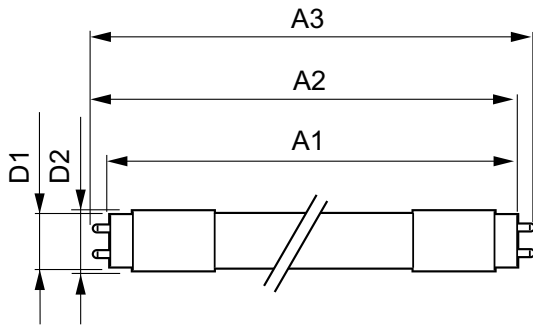

MASTER LEDtube (EM/MAINS)

Maatschets

Product	D1	D2	C1
MASTER LEDtube Starter EMP GenII OP	3 mm	21,5 mm	34,5 mm

Product	D1	D2	A1	A2	A3
MAS LEDtube 900mm HO 12W 840 T8	25,78 mm	28 mm	893,3 mm	900,4 mm	907,5 mm
MAS LEDtube 1500mm HO 20W865 T8	25,78 mm	28 mm	1500 mm	1507,1 mm	1514,2 mm
MAS LEDtube 1500mm HO 20W830 T8	25,78 mm	28 mm	1500 mm	1507,1 mm	1514,2 mm
MAS LEDtube 600mm HO 8W865 T8	25,78 mm	28 mm	588,5 mm	595,5 mm	602,5 mm
MAS LEDtube 1200mm UO 16W 840 T8	25,78 mm	28 mm	1198,2 mm	1205,3 mm	1212,4 mm
MAS LEDtube 600mm HO 8W840 T8	25,78 mm	28 mm	588,5 mm	595,5 mm	602,5 mm
MAS LEDtube 1500mm UO 24W 865 T8	25,78 mm	28 mm	1498,7 mm	1505,8 mm	1512,9 mm
MAS LEDtube 1200mm UO 16W 830 T8	25,78 mm	28 mm	1198,2 mm	1205,3 mm	1212,4 mm
MAS LEDtube 1500mm UO 24W 840 T8	25,78 mm	28 mm	1498,7 mm	1505,8 mm	1512,9 mm
MAS LEDtube 1500mm UO 24W 830 T8	25,78 mm	28 mm	1498,7 mm	1505,8 mm	1512,9 mm
MAS LEDtube 1200mm UO 16W 865 T8	25,78 mm	28 mm	1198,2 mm	1205,3 mm	1212,4 mm
MAS LEDtube Sensor 1500mm HO 24W865 T8	25,8 mm	28 mm	1500 mm	1507,1 mm	1514,2 mm
MAS LEDtube Sensor 1200mm HO 16.5W865 T8	25,8 mm	28 mm	1199,4 mm	1206,5 mm	1213,6 mm
MAS LEDtube Sensor 1200mm HO 16.5W840 T8	25,8 mm	28 mm	1199,4 mm	1206,5 mm	1213,6 mm
MAS LEDtube Sensor 1500mm HO 24W840 T8	25,8 mm	28 mm	1500 mm	1507,1 mm	1514,2 mm
MAS LEDtube 900mm HO 12W 865 T8	25,78 mm	28 mm	893,3 mm	900,4 mm	907,5 mm
MAS LEDtube 600mm HO 8W830 T8	25,78 mm	28 mm	588,5 mm	595,5 mm	602,5 mm
MAS LEDtube 1200mm HO 14W830 T8	25,78 mm	28 mm	1198,2 mm	1205,3 mm	1212,4 mm
MAS LEDtube 1200mm HO 14W865 T8	25,78 mm	28 mm	1198,2 mm	1205,3 mm	1212,4 mm