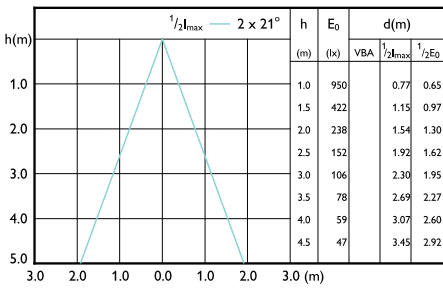

## Beam Diagrams

Beam diagram - MAS LED spot VLE D 3.7-35W GU10 940 60D

Beam diagram - Master LED 4.9-50W GU10 930 36D Dim

Beam diagram - MAS LED spot VLE D 4.9-50W GU10 927 60D

Beam diagram - MAS LED spot VLE DT 6.2-80W GU10 927 36D