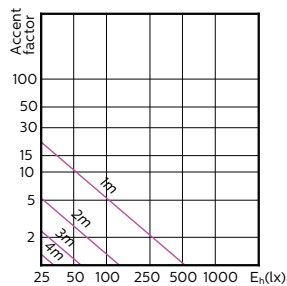

Accent Diagram - MAS LED spot VLE D 3.7-35W
GU10 940 36D