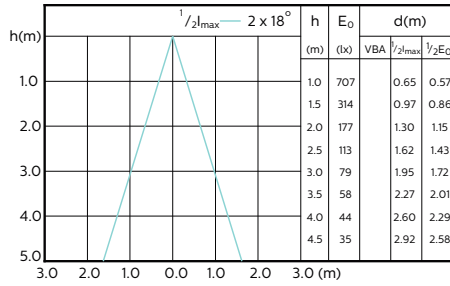

Beam diagram - Master LED 4.9-50W GU10 930 36D Dim