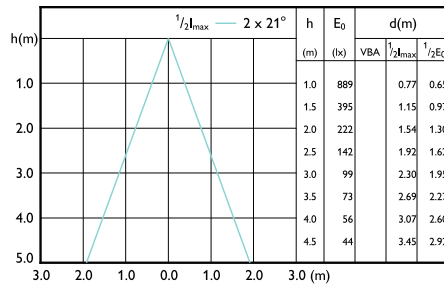

Beam diagram - MAS LED spot VLE D 6.2-80W
GU10 940 36D