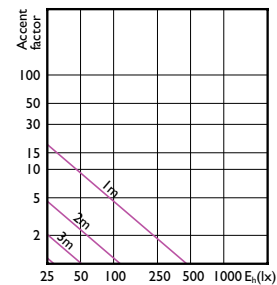

Accent Diagram - MAS LED spot VLE DT
3.7-35W GU10 927 36D