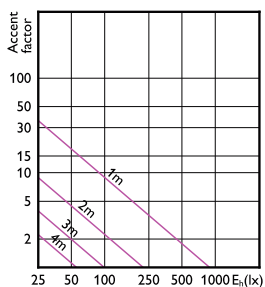

Accent Diagram - MAS LED spot VLE D 6.2-80W
GU10 940 36D