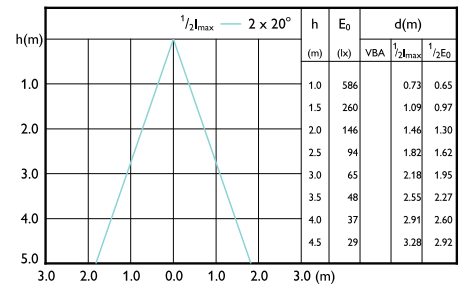

Beam diagram - MAS LEDspot VLE D 4.7-50W GU10 83036D5CT