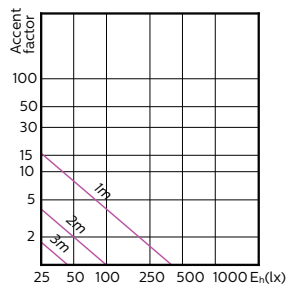

## Accent Diagrams

Accent Diagram - MAS LED spot VLE DT  
4.9-50W GU10 927 36D

Accent Diagram - MAS LED spot VLE D 3.7-35W  
GU10 940 36D

Accent Diagram - MAS LED spot VLE D 3.7-35W  
GU10 940 60D

Accent Diagram - Master LED 4.9-50W GU10  
930 36D Dim