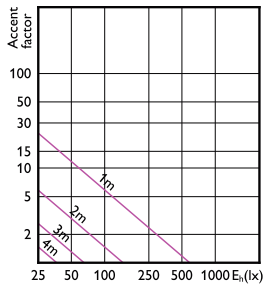

MASTER LEDspot 230V

Accent Diagrams

Accent Diagram - MAS LEDspot VLE D 4.7-50W
GU10 83036D5CT