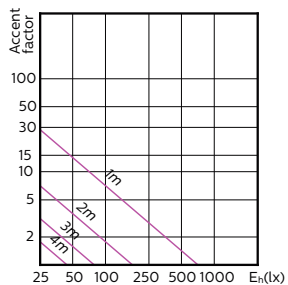

## Accent Diagrams

Accent Diagram - MAS LED spot VLE DT  
4.9-50W GU10 927 36D

Accent Diagram - MAS LED spot VLE D 3.7-35W  
GU10 940 36D

Accent Diagram - MAS LED spot VLE D 3.7-35W  
GU10 940 60D

Accent Diagram - Master LED 4.9-50W GU10  
930 36D Dim