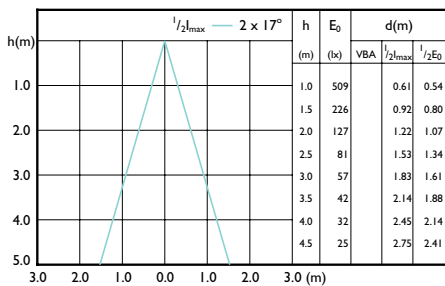

Beam Diagrams

Beam diagram - MAS LED spot VLE D 3.7-35W
GU10 927 36D