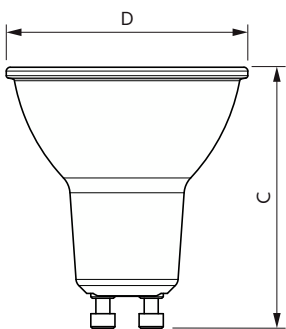

## Σχεδιάγραμμα διαστάσεων

Product	D	C
MAS LED spot VLE D 3.7-35W GU10 930 36D	50 mm	54 mm
MAS LED spot VLE D 3.7-35W GU10 940 36D	50 mm	54 mm
MAS LED spot VLE D 3.7-35W GU10 940 60D	50 mm	54 mm
MAS LED spot VLE D 4.9-50W GU10 927 60D	50 mm	54 mm
MAS LED spot VLE D 4.9-50W GU10 930 36D	50 mm	54 mm
MAS LED spot VLE D 4.9-50W GU10 930 60D	50 mm	54 mm
MAS LED spot VLE D 4.9-50W GU10 940 36D	50 mm	54 mm
MAS LED spot VLE D 4.9-50W GU10 940 60D	50 mm	54 mm
MAS LED spot VLE D 6.2-80W GU10 927 36D	50 mm	54 mm
MAS LED spot VLE D 6.2-80W GU10 930 36D	50 mm	54 mm
MAS LED spot VLE D 6.2-80W GU10 940 36D	50 mm	54 mm
MAS LED spot VLE D 6.2-80W GU10 965 36D	50 mm	54 mm
MAS LED spot VLE D 650lm GU10 930 120D	50 mm	54 mm
MAS LED spot VLE D 680lm GU10 940 120D	50 mm	54 mm
MAS LED spot VLE D 680lm GU10 965 120D	50 mm	54 mm
MAS LED spot VLE DT 4.9-50W GU10 927 36D	50 mm	54 mm
MAS LED spot VLE DT 6.2-80W GU10 927 36D	50 mm	56 mm
Master LED 4.9-50W GU10 927 36D Dim	50 mm	54 mm
Master LED 4.9-50W GU10 930 36D Dim	50 mm	54 mm
Master LED 4.9-50W GU10 940 36D Dim	50 mm	54 mm