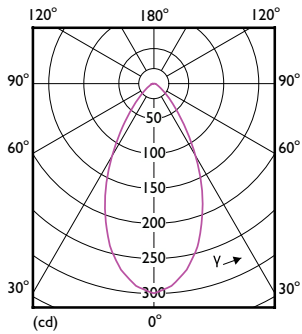

MASTER LEDspot 230V

Accent Diagrams