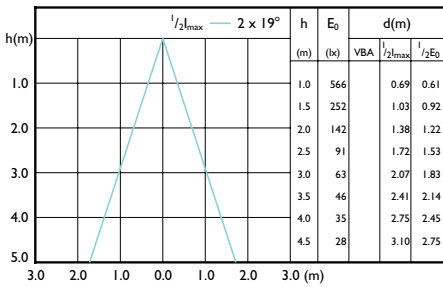

Beam diagram - MAS LED spot VLE D 4.8-50W GU10 927 36D