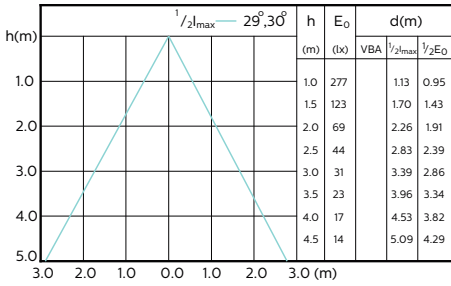

Beam Diagrams

Beam diagram - MAS LED spot VLE D 3.7-35W GU10 940 60D