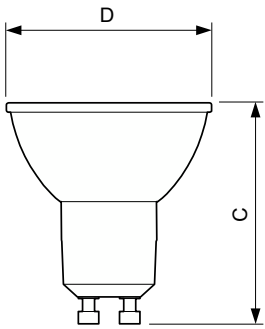

## Σχεδιάγραμμα διαστάσεων

Product	D	C
MAS LED spot VLE D 3.7-35W GU10 930 36D	50 mm	54 mm
MAS LED spot VLE D 3.7-35W GU10 940 36D	50 mm	54 mm
MAS LED spot VLE D 3.7-35W GU10 940 60D	50 mm	54 mm
MAS LED spot VLE D 4.9-50W GU10 927 60D	50 mm	54 mm
MAS LED spot VLE D 4.9-50W GU10 930 36D	50 mm	54 mm
MAS LED spot VLE D 4.9-50W GU10 930 60D	50 mm	54 mm
MAS LED spot VLE D 4.9-50W GU10 940 36D	50 mm	54 mm
MAS LED spot VLE D 4.9-50W GU10 940 60D	50 mm	54 mm
MAS LED spot VLE D 6.2-80W GU10 927 36D	50 mm	54 mm
MAS LED spot VLE D 6.2-80W GU10 930 36D	50 mm	54 mm
MAS LED spot VLE D 6.2-80W GU10 940 36D	50 mm	54 mm
MAS LED spot VLE D 6.2-80W GU10 965 36D	50 mm	54 mm
MAS LED spot VLE D 650lm GU10 930 120D	50 mm	54 mm
MAS LED spot VLE D 680lm GU10 940 120D	50 mm	54 mm
MAS LED spot VLE D 680lm GU10 965 120D	50 mm	54 mm
MAS LED spot VLE DT 4.9-50W GU10 927 36D	50 mm	54 mm
MAS LED spot VLE DT 6.2-80W GU10 927 36D	50 mm	56 mm
Master LED 4.9-50W GU10 927 36D Dim	50 mm	54 mm
Master LED 4.9-50W GU10 930 36D Dim	50 mm	54 mm
Master LED 4.9-50W GU10 940 36D Dim	50 mm	54 mm