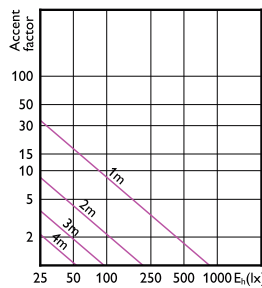

## Accent Diagrams

Accent Diagram - MAS LEDspot VLE D 4.7-50W  
GU10 83036D5CT

Accent Diagram - MAS LED spot VLE DT  
6.2-80W GU10 927 36D

Accent Diagram - MAS LED spot VLE D 3.7-35W  
GU10 927 36D

Accent Diagram - MAS LED spot VLE D 4.8-50W  
GU10 927 36D