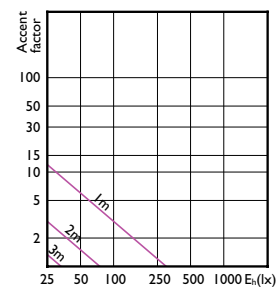

Accent Diagram - MAS LED spot VLE D  
4.9-50W GU10 927 60D

Accent Diagram - MAS LED spot VLE DT  
3.7-35W GU10 927 36D

Accent Diagram - MAS LED spot VLE D 6.2-80W  
GU10 940 36D

Accent Diagram - MAS LED spot VLE D 3.7-35W  
GU10 927 60D