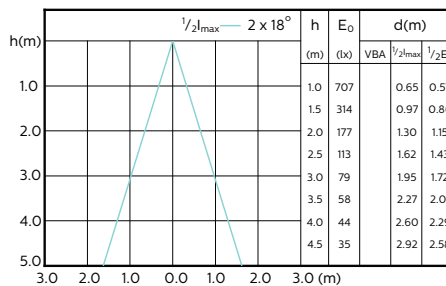

Beam diagram - MAS LED spot VLE DT 4.9-50W
GU10 927 36D