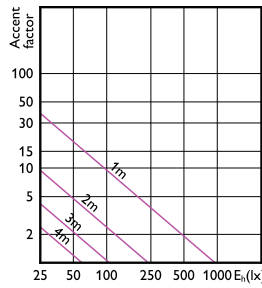

Accent Diagram - MAS LED spot VLE DT
6.2-80W GU10 927 36D