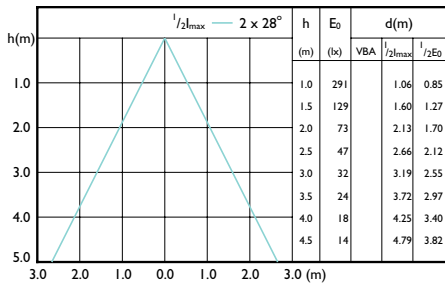

MASTER LEDspot 230V

Beam Diagrams

Beam diagram - MAS LED spot VLE D 3.7-35W
GU10 927 60D