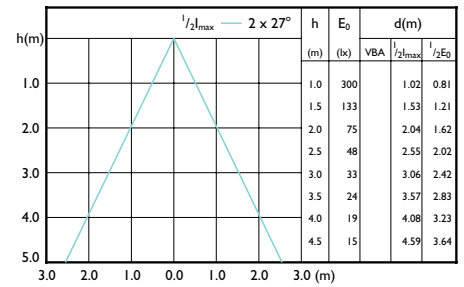

Beam diagram - MAS LED spot VLE D 6.2-80W GU10 930 36D

Beam diagram - MAS LEDspot VLE D 4.7-50W GU10 83036D5CT

Beam diagram - MAS LED spot VLE D 4.8-50W GU10 927 36D

Beam diagram - MAS LED spot VLE DT 3.7-35W GU10 927 36D