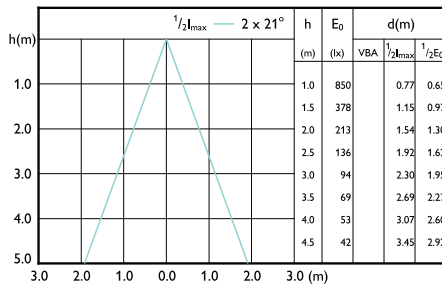

## Beam Diagrams

Beam diagram - MAS LED spot VLE D 3.7-35W GU10 940 60D

Beam diagram - Master LED 4.9-50W GU10 930 36D Dim

Beam diagram - MAS LED spot VLE D 4.9-50W GU10 927 60D

Beam diagram - MAS LED spot VLE DT 6.2-80W GU10 927 36D