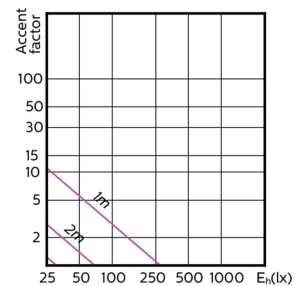

## Accent Diagrams

Accent Diagram - MAS LED spot VLE DT  
4.9-50W GU10 927 36D

Accent Diagram - MAS LED spot VLE D 3.7-35W  
GU10 940 36D

Accent Diagram - MAS LED spot VLE D 3.7-35W  
GU10 940 60D

Accent Diagram - Master LED 4.9-50W GU10  
930 36D Dim