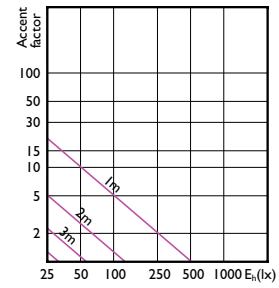

## Accent Diagrams

Accent Diagram - MAS LEDspot VLE D 4.7-50W  
GU10 83036D5CT

Accent Diagram - MAS LED spot VLE DT  
6.2-80W GU10 927 36D

Accent Diagram - MAS LED spot VLE D 3.7-35W  
GU10 927 36D

Accent Diagram - MAS LED spot VLE D 4.8-50W  
GU10 927 36D