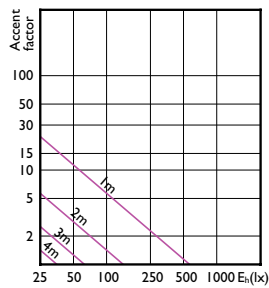

## Accent Diagrams

Accent Diagram - MAS LEDspot VLE D 4.7-50W  
GU10 83036D5CT

Accent Diagram - MAS LED spot VLE DT  
6.2-80W GU10 927 36D

Accent Diagram - MAS LED spot VLE D 3.7-35W  
GU10 927 36D

Accent Diagram - MAS LED spot VLE D 4.8-50W  
GU10 927 36D