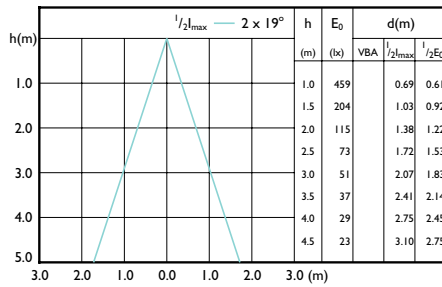

Beam diagram - MAS LED spot VLE DT 3.7-35W GU10 927 36D