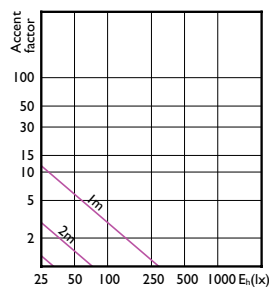

Accent Diagram - MAS LED spot VLE D 3.7-35W
GU10 927 60D