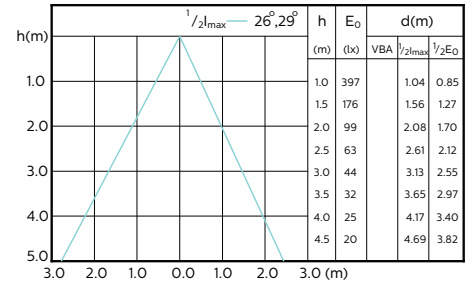

Beam diagram - MAS LED spot VLE D 4.9-50W GU10 927 60D