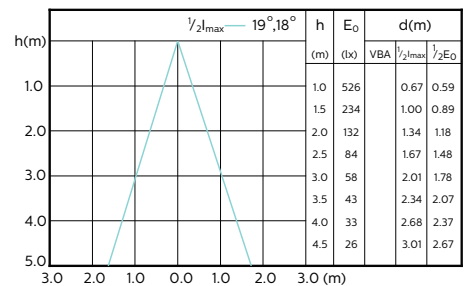

## Beam Diagrams

Beam diagram - MAS LED spot VLE D 3.7-35W  
GU10 927 36D

Beam diagram - MAS LED spot VLE DT 4.9-50W  
GU10 927 36D

Beam diagram - MAS LED spot VLE D 3.7-35W  
GU10 940 36D