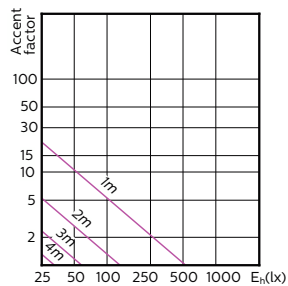

Accent Diagram - MAS LED spot VLE DT
4.9-50W GU10 927 36D