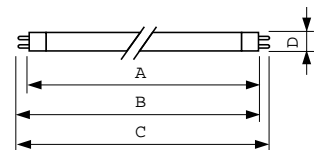

## Rysunki techniczne

Product	D (max)	A (max)	B (max)	B (min)	C (max)
MASTER TL5 HE Secura 35W/840 UNP/40	17 mm	1449.0 mm	1456.1 mm	1453.7 mm	1463.2 mm
MASTER TL5 HE Secura 28W/840 UNP/40	17 mm	1149.0 mm	1156.1 mm	1153.7 mm	1163.2 mm