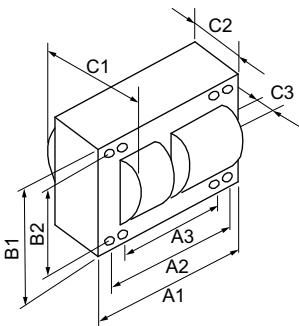

Application

- High bay retail, manufacturing, gymnasiums, warehouses, parking structures, outdoor

Core & Coil (71A) LPS

Versions

71A0490500D

Dimensional drawing

Product	C1	C2	A1	A2	B1	B2
CORE & COIL HID 71A0490001D	3.5 in	2.25 in	3.9 in	3.5 in	2.8 in	2.4 in
CORE & COIL HID 71A0590500D	3.25 in	2.25 in	4.8 in	4.4 in	4.3 in	3.9 in