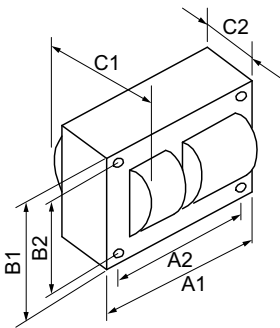

Application

- High bay retail, manufacturing, gymnasiums, warehouses, parking structures, outdoor

Core & Coil (71A) LPS

Versions

71A0490500D

Dimensional drawing

Product	C1	C2	A1	A2	B1	B2
CORE & COIL HID 71A0490001D	3.5 in	2.25 in	3.9 in	3.5 in	2.8 in	2.4 in
CORE & COIL HID 71A0590500D	3.25 in	2.25 in	4.8 in	4.4 in	4.3 in	3.9 in