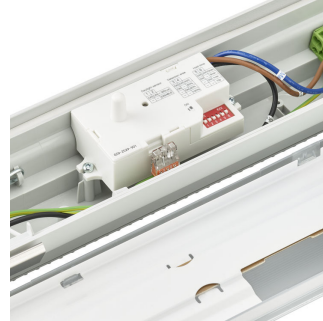

CoreLine Waterproof

Product details

CoreLine Waterproof WT120C G2
PCU-12DPP

CoreLine waterproof G2 (WT120C
G2),MDU, Motion Detection Unit