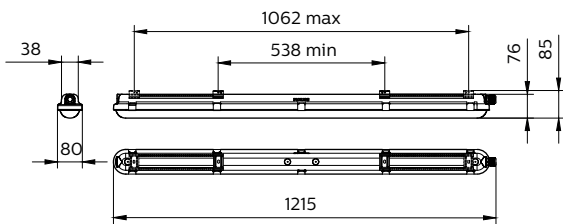

Versions

CoreLine Waterproof WT120C G2 PCU -

CoreLine Waterproof

Dimensional drawing

Product details

CoreLine Waterproof WT120C G2
PCU-7DPP

CoreLine Waterproof WT120C G2
PCU-3DPP

CoreLine Waterproof WT120C G2
PCU-10DPP