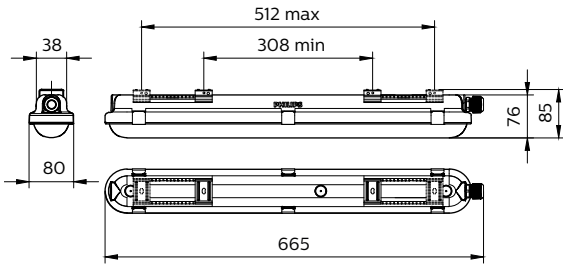

CoreLine Waterproof

Dimensional drawing