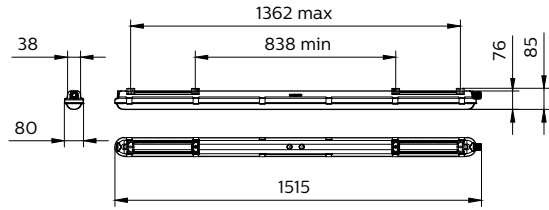

Versions

CoreLine Waterproof WT120C G2 PCU -

CoreLine Waterproof

Dimensional drawing

Product details

CoreLine Waterproof WT120C G2
PCU-7DPP

CoreLine Waterproof WT120C G2
PCU-3DPP

CoreLine Waterproof WT120C G2
PCU-10DPP