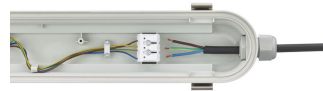

CoreLine Waterproof WT120C G2
PCU-13DPP