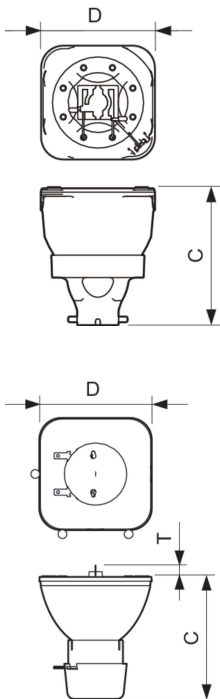

Versions

XPPR XDMSD 0003

Dimensional drawing

Product	D (max)	O	C (max)
MSD Platinum 20 RB 1CT/8	58.5 mm	1.2 mm	72 mm

Product	D (max)	T (max)	O	C (max)
MSD Platinum 5 R 1CT/8	51.4 mm	6.8 mm	1.0 mm	57.1 mm

MSD Platinum (Touring/Stage)

Dimensional drawing

Product	D (max)	O	C (max)
MSD Platinum 15 R 1CT/8	58.5 mm	1.3 mm	66.4 mm
MSD Platinum 16 R 1CT/8	58.5 mm	1.3 mm	66.4 mm

General Information

Cap-Base	-
Operating Position	UNIVERSAL

Light Technical