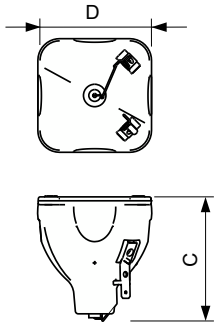

Versions

XPPR XDMSD 0003

Dimensional drawing

Product	D (max)	O	C (max)
MSD Platinum 20 RB 1CT/8	58.5 mm	1.2 mm	72 mm

Product	D (max)	T (max)	O	C (max)
MSD Platinum 5 R 1CT/8	51.4 mm	6.8 mm	1.0 mm	57.1 mm

MSD Platinum (Touring/Stage)

Dimensional drawing

Product	D (max)	O	C (max)
MSD Platinum 15 R 1CT/8	58.5 mm	1.3 mm	66.4 mm
MSD Platinum 16 R 1CT/8	58.5 mm	1.3 mm	66.4 mm

General Information

Cap-Base	-
Operating Position	UNIVERSAL

Light Technical