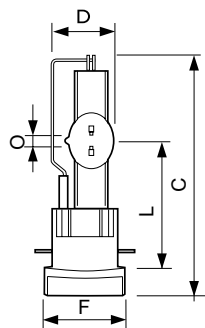

Versions

Schéma dimensionnel

Product	D (max)	O	L (min)	L (max)	L	C (max)
MSR Gold™ 300/2	23 mm	5,0 mm	65,8 mm	67,8 mm	66,8 mm	126 mm
MiniFastFit 1CT/4						

Product
MSR Gold™ 700/2 MiniFastFit 1CT/4

MSR Gold™ MiniFastFit (Touring/Stage)