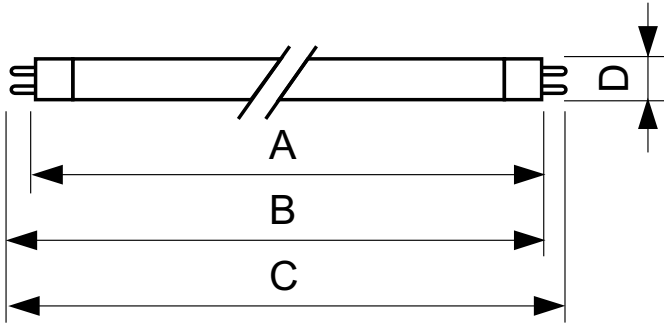

Dimensional drawing

Product	D	C			
TUV 11W FAM/10X25BOX	16 mm	226.3 mm			
TUV 6W FAM/10X25BOX	16 mm	226.3 mm			
TUV 4W FAM/10X25BOX	16 mm	150.1 mm			
TUV 8W FAM/10X25BOX	16 mm	302.5 mm			
TUV 16W FAM/10X25BOX	16 mm	302.5 mm			
TUV 20W FAM/10X25CC	16 mm	405.1 mm	402.7 mm	412.2 mm	398 mm