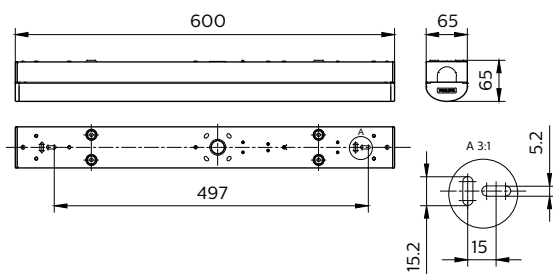

Versions

Standard, Coreline Batten G3

CoreLine batten All in L1200

CoreLine batten All in L1500

Standard, Coreline Batten G3

Maatschets

CoreLine Montagebalk

Productgegevens