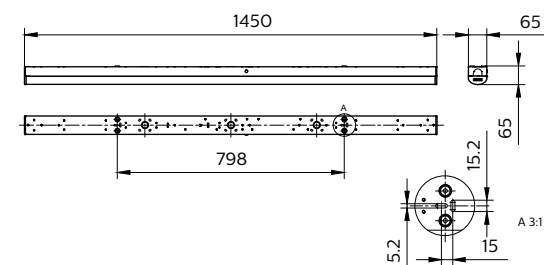

Versions

Standard, Coreline Batten G3

CoreLine batten All in L1200

CoreLine batten All in L1500

Standard, Coreline Batten G3

Maatschets

CoreLine Montagebalk

Productgegevens