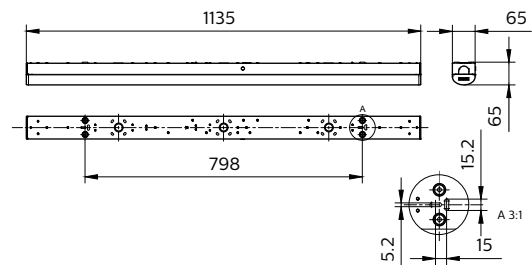

Versions

Standard, Coreline Batten G3

CoreLine batten All in L1200

CoreLine batten All in L1500

Standard, Coreline Batten G3

Maatschets

CoreLine Montagebalk

Productgegevens