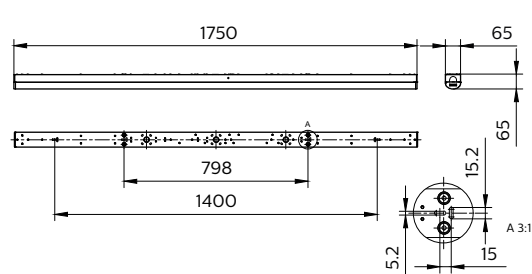

Versions

Standard, Coreline Batten G3

CoreLine batten All in L1200

CoreLine batten All in L1500

Standard, Coreline Batten G3

Maatschets

CoreLine Montagebalk

Productgegevens