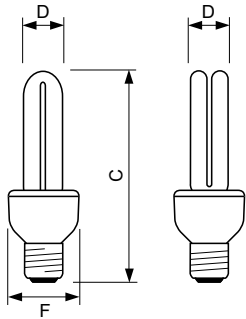

## Dimensional drawing

Product	D (max)	C (max)	F (max)
GENIE 5W CDL E27 220-240V 2PF/6	23.0 mm	107.0 mm	37.4 mm
GENIE 5W CDL E27 220-240V 1CT/4X12	23.0 mm	107.0 mm	37.4 mm