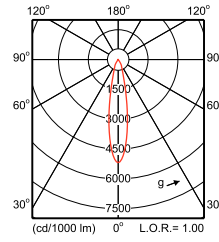

Polar Wide Diagrams

**IFPS\_ST440T 1xLED17S/830 MB-Polar Normal (separate)**

**IFPS\_ST440T 1xLED17S/840 MB-Polar Normal (separate)**

**IFPS\_ST440T 1xLED27S/830 MB-Polar Normal (separate)**

**IFPS\_ST440T 1xLED27S/840 MB-Polar Normal (separate)**