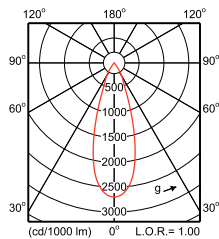

IFPS_ST440T 1xLED35S/840 MB-Polar Normal (separate)

IFPS_ST440T 1xLED27S/830 WB-Polar Normal (separate)