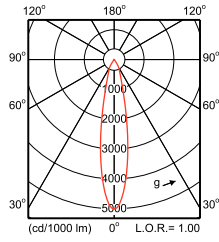

Polar Wide Diagrams

**IFPS\_ST440T 1xLED17S/830 MB-Polar Normal (separate)**

**IFPS\_ST440T 1xLED17S/840 MB-Polar Normal (separate)**

**IFPS\_ST440T 1xLED27S/830 MB-Polar Normal (separate)**

**IFPS\_ST440T 1xLED27S/840 MB-Polar Normal (separate)**