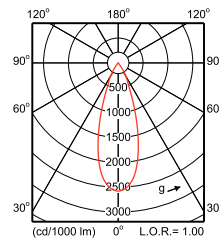

IFPS_ST440T 1xLED17S/830 WB-Polar Normal (separate)

IFPS_ST440T 1xLED35S/840 WB-Polar Normal (separate)