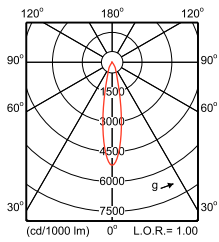

Polar Wide Diagrams

**IFPS\_ST440T 1xLED17S/830 MB-Polar Normal (separate)**

**IFPS\_ST440T 1xLED17S/840 MB-Polar Normal (separate)**

**IFPS\_ST440T 1xLED27S/830 MB-Polar Normal (separate)**

**IFPS\_ST440T 1xLED27S/840 MB-Polar Normal (separate)**