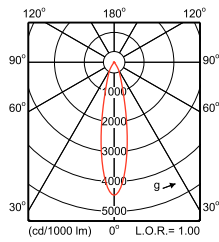

Polar Wide Diagrams

**IFPS\_ST440T 1xLED17S/830 MB-Polar Normal (separate)**

**IFPS\_ST440T 1xLED17S/840 MB-Polar Normal (separate)**

**IFPS\_ST440T 1xLED27S/830 MB-Polar Normal (separate)**

**IFPS\_ST440T 1xLED27S/840 MB-Polar Normal (separate)**