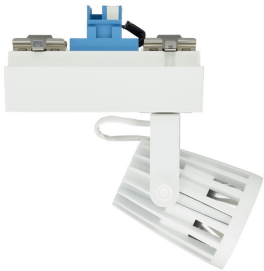

EcoStyle-ST440S-WH-2DPP.tif