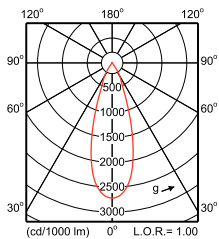

IFPS_ST440T 1xLED27S/840 MB-Polar Normal (separate)

IFPS_ST440T 1xLED17S/840 WB-Polar Normal (separate)