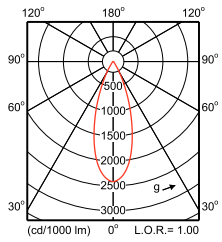

Polar Wide Diagrams

IFPS_ST440T 1xLED27S/CH WB-Polar Normal
(separate)