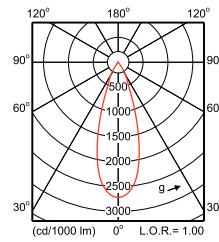

IFPS_ST440T 1xLED27S/830 MB-Polar Normal (separate)