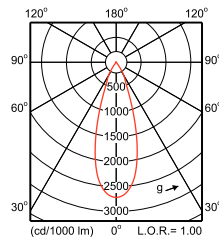

IFPS_ST440T 1xLED27S/830 MB-Polar Normal (separate)