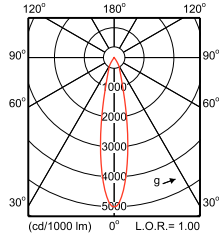

Polar Wide Diagrams

IFPS_ST440T 1xLED17S/830 MB-Polar Normal (separate)

IFPS_ST440T 1xLED17S/840 MB-Polar Normal (separate)

IFPS_ST440T 1xLED27S/830 MB-Polar Normal (separate)

IFPS_ST440T 1xLED27S/840 MB-Polar Normal (separate)