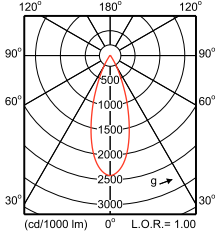

Polar Wide Diagrams

IFPS_ST440T 1xLED27S/CH WB-Polar Normal
(separate)