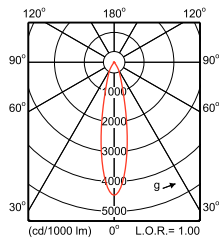

Polar Wide Diagrams

IFPS_ST440T 1xLED17S/830 MB-Polar Normal (separate)

IFPS_ST440T 1xLED17S/840 MB-Polar Normal (separate)

IFPS_ST440T 1xLED27S/830 MB-Polar Normal (separate)

IFPS_ST440T 1xLED27S/840 MB-Polar Normal (separate)