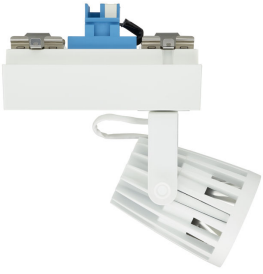

Versions

EcoStyle track mounting

ÜRÜN BİLGİLERİ

EcoStyle-ST440T-3DPP.TIF

EcoStyle-ST440T-1DPP.TIF

ÜRÜN BİLGİLERİ

EcoStyle-ST440T-2DPP.TIF

EcoStyle-ST440S-WH-1DPP.tif