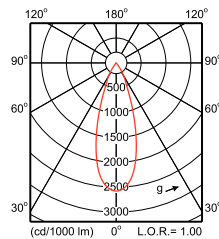

IFPS_ST440T 1xLED17S/830 WB-Polar Normal (separate)

IFPS_ST440T 1xLED35S/840 WB-Polar Normal (separate)