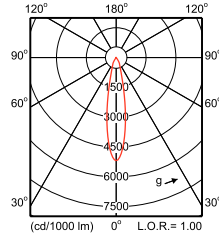

Polar Wide Diagrams

IFPS_ST440T 1xLED17S/830 MB-Polar Normal (separate)

IFPS_ST440T 1xLED17S/840 MB-Polar Normal (separate)

IFPS_ST440T 1xLED27S/830 MB-Polar Normal (separate)

IFPS_ST440T 1xLED27S/840 MB-Polar Normal (separate)