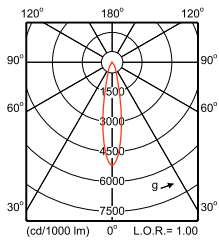

Polar Wide Diagrams

IFPS_ST440T 1xLED17S/830 MB-Polar Normal (separate)

IFPS_ST440T 1xLED17S/840 MB-Polar Normal (separate)

IFPS_ST440T 1xLED27S/830 MB-Polar Normal (separate)

IFPS_ST440T 1xLED27S/840 MB-Polar Normal (separate)