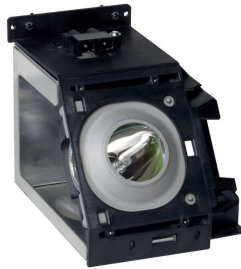

Original Replacement Modules for best quality and performance

Projection TV lamp replacement modules Samsung

Using original Philips manufactured replacement modules, all with patented high quality Philips UHP lamp inside, is the best lamp replacement solution for your TV set. Philips replacement modules protect customers from any counterfeit modules. Philips replacement modules ensure the quality of projection experience in terms of safety, light output, reliability and efficiency. The portfolio of TV replacement modules covers the majority of projection TV brands.

Features

- Seamless fit - identical lamp used as in the TV set
- Match - the lamp in the module matches the TV specifications
- Robust - the complete module meets the highest quality standards
- Technology - the replacement module and lamp are designed with the latest Philips technology

Application

- Used to replace lamps of projection TV sets, mainly used in home or in public places in the US.

Projection TV lamp replacement modules Samsung

Versions

MODULE, Samsung BP96-01472A

MODULE, SAMSUNG BP96-00677A