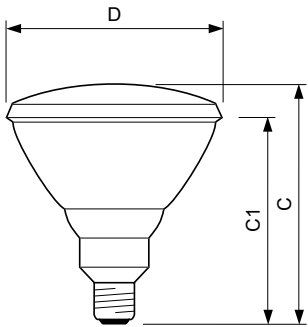

Product Description

PARTYTONE PAR38 Colour

Coloured pressed-glass 121 mm diameter reflector lamp

Avantages

- Gives striking decorative effects, both indoors and outdoors
- 20% lower power consumption compared with conventional coloured PAR lamps

Fonctions

- Weatherproof silicon lacquer coating on the refractor face in a choice of colours
- Flood beam width

Application

- Parks, public and private gardens
- Festive illumination
- Restaurants, bars, dance halls, nightclubs
- Show-window displays, fountains and 'Son et Lumiere' spectacles
- Can be installed outdoors without any protection, provided they are used in a watertight lampholder
- For outdoor use, a heat-resistant rubber ring must be fitted between the lamp and the lampholder

PARTYTONE PAR38 Colour

Versions

Schéma dimensionnel

Product	D (max)	C (max)
PARTYTONE 80W E27 230V PAR38 RE 1CT/15	123 mm	137 mm
PAR38 80W E27 220-240V BLUE 1CT/15	123 mm	137 mm

PARTYTONE PAR38 Colour

Normes et recommandations