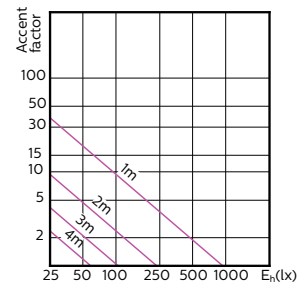

MASTER LEDspot ExpertColor MV 50W GU10
940 36D