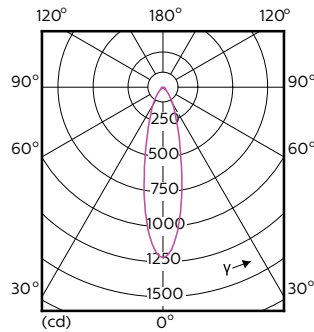

MASTER LEDspot ExpertColor MV

Order Code	Full Product Name	Luminous Flux (Rated) (Nom)	Luminous Intensity (Nom)	Rated Beam Angle
70769200	MASTER LED ExpertColor LED ExpertColor 5.5-50W GU10 930 36D	375 lm	800 cd	36°
70771500	MASTER LED ExpertColor LED ExpertColor 5.5-50W GU10 940 36D	400 lm	800 cd	36°