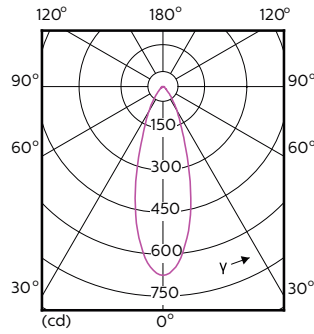

MASTER LEDspot ExpertColor MV

Order Code	Full Product Name	Luminous Flux (Rated) (Nom)	Luminous Intensity (Nom)	Rated Beam Angle
70769200	MASTER LED ExpertColor LED ExpertColor 5.5-50W GU10 930 36D	375 lm	800 cd	36°
70771500	MASTER LED ExpertColor LED ExpertColor 5.5-50W GU10 940 36D	400 lm	800 cd	36°