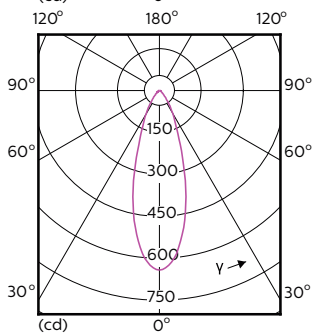

MASTER LEDspot ExpertColor MV

Order Code	Full Product Name	Luminous Flux (Rated) (Nom)	Luminous Intensity (Nom)	Rated Beam Angle
70769200	MASTER LED ExpertColor LED ExpertColor 5.5-50W GU10 930 36D	375 lm	800 cd	36°
70771500	MASTER LED ExpertColor LED ExpertColor 5.5-50W GU10 940 36D	400 lm	800 cd	36°