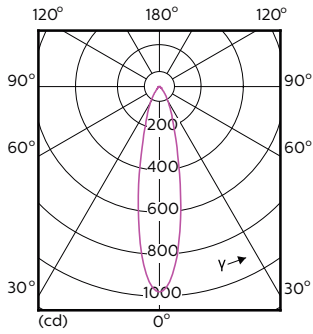

MASTER LEDspot ExpertColor MV

Order Code	Full Product Name	Luminous Flux (Rated) (Nom)	Luminous Intensity (Nom)	Rated Beam Angle
70769200	MASTER LED ExpertColor LED ExpertColor 5.5-50W GU10 930 36D	375 lm	800 cd	36°
70771500	MASTER LED ExpertColor LED ExpertColor 5.5-50W GU10 940 36D	400 lm	800 cd	36°