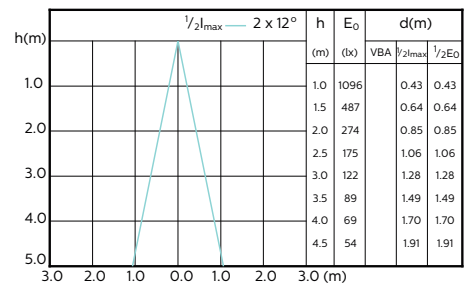

MASTER LEDspot ExpertColor MV 35W GU10
940 25D