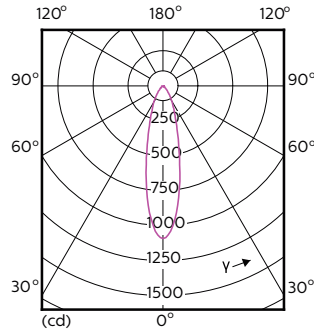

MASTER LEDspot ExpertColor MV

Order Code	Full Product Name	Luminous Flux (Rated) (Nom)	Luminous Intensity (Nom)	Rated Beam Angle
70769200	MASTER LED ExpertColor LED ExpertColor 5.5-50W GU10 930 36D	375 lm	800 cd	36°
70771500	MASTER LED ExpertColor LED ExpertColor 5.5-50W GU10 940 36D	400 lm	800 cd	36°