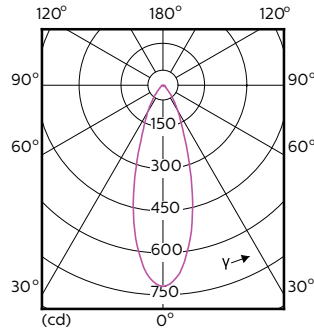

MASTER LEDspot ExpertColor MV

Order Code	Full Product Name	Luminous Flux (Rated) (Nom)	Luminous Intensity (Nom)	Rated Beam Angle
70769200	MASTER LED ExpertColor LED ExpertColor 5.5-50W GU10 930 36D	375 lm	800 cd	36°
70771500	MASTER LED ExpertColor LED ExpertColor 5.5-50W GU10 940 36D	400 lm	800 cd	36°