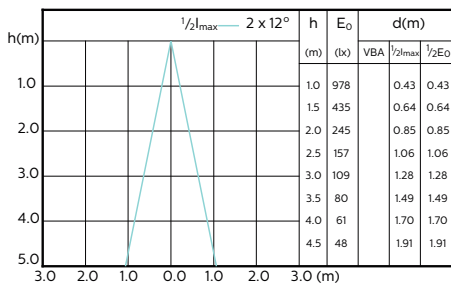

MASTER LEDspot ExpertColor MV 50W GU10
940 25D

MASTER LEDspot ExpertColor MV 50W GU10
927 36D

MASTER LEDspot ExpertColor MV 50W GU10
930 36D

MASTER LEDspot ExpertColor MV 50W GU10
940 36D

Beam Diagrams

MASTER LEDspot ExpertColor MV 35W GU10
927 25D