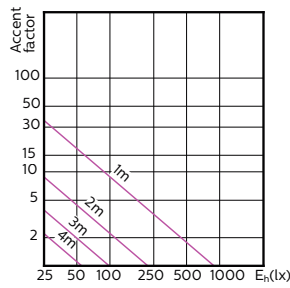

MASTER LEDspot ExpertColor MV 50W GU10
930 36D