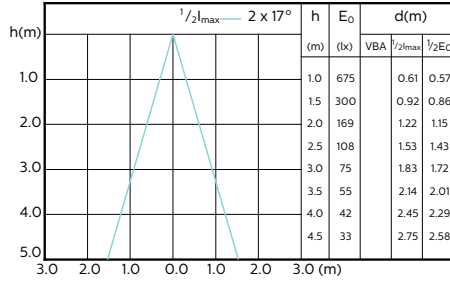

MASTER LEDspot ExpertColor MV 35W GU10
930 25D

MASTER LEDspot ExpertColor MV 35W GU10
940 25D

MASTER LEDspot ExpertColor MV

Beam Diagrams

**MASTER LEDspot ExpertColor MV 35W GU10
927 36D**

**MASTER LEDspot ExpertColor MV 35W GU10
930 36D**