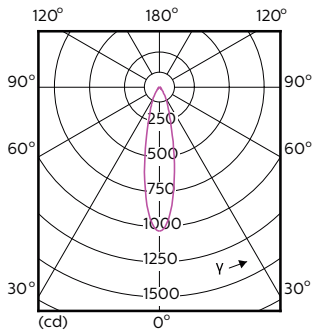

MASTER LEDspot ExpertColor MV

Order Code	Full Product Name	Luminous Flux (Rated) (Nom)	Luminous Intensity (Nom)	Rated Beam Angle
70769200	MASTER LED ExpertColor LED ExpertColor 5.5-50W GU10 930 36D	375 lm	800 cd	36°
70771500	MASTER LED ExpertColor LED ExpertColor 5.5-50W GU10 940 36D	400 lm	800 cd	36°