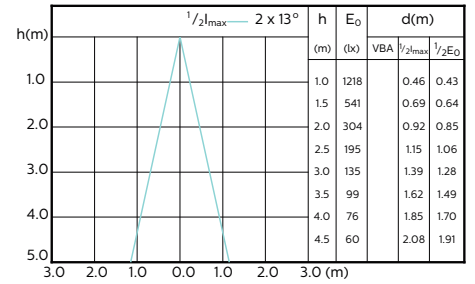

**MASTER LEDspot ExpertColor MV 50W GU10
940 25D**