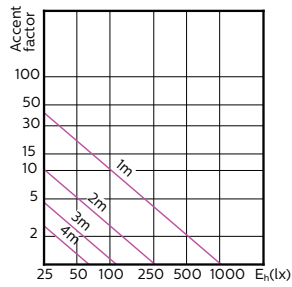

Accent Diagrams

**MASTER LEDspot ExpertColor MV 35W GU10
930 25D**