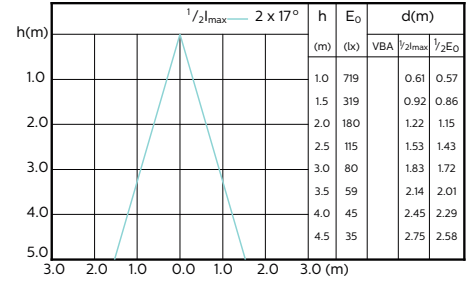

MASTER LEDspot ExpertColor MV 35W GU10
930 25D

MASTER LEDspot ExpertColor MV 35W GU10
940 25D

MASTER LEDspot ExpertColor MV

Beam Diagrams

**MASTER LEDspot ExpertColor MV 35W GU10
927 36D**

**MASTER LEDspot ExpertColor MV 35W GU10
930 36D**