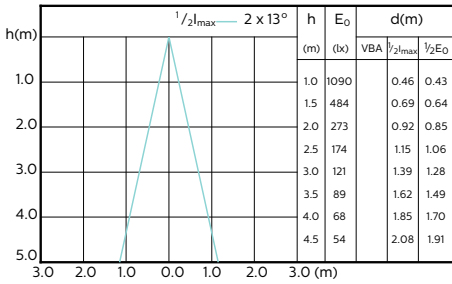

**MASTER LEDspot ExpertColor MV 50W GU10
927 25D**