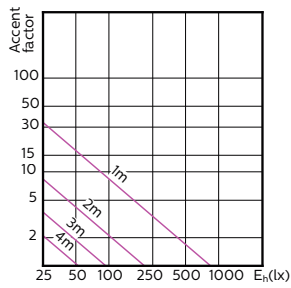

MASTER LEDspot ExpertColor MV 50W GU10
927 36D