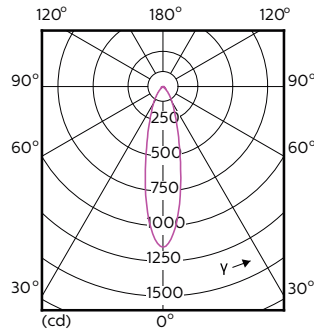

MASTER LEDspot ExpertColor MV

Order Code	Full Product Name	Luminous Flux (Rated) (Nom)	Luminous Intensity (Nom)	Rated Beam Angle
70769200	MASTER LED ExpertColor LED ExpertColor 5.5-50W GU10 930 36D	375 lm	800 cd	36°
70771500	MASTER LED ExpertColor LED ExpertColor 5.5-50W GU10 940 36D	400 lm	800 cd	36°