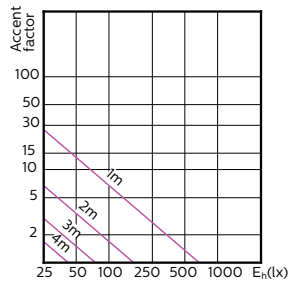

**MASTER LEDspot ExpertColor MV 35W GU10
930 36D**