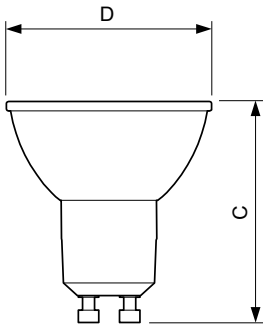

Versions

Dimensional drawing

Product	D	C
MASTER LED ExpertColor LED ExpertColor 5.5-50W GU10 940 36D	50 mm	54 mm
MASTER LED ExpertColor LED ExpertColor 5.5-50W GU10 940 25D	50 mm	54 mm
MASTER LED ExpertColor LED ExpertColor 5.5-50W GU10 927 36D	50 mm	54 mm
MASTER LED ExpertColor LED ExpertColor 5.5-50W GU10 930 25D	50 mm	54 mm
MASTER LED ExpertColor LED ExpertColor 5.5-50W GU10 927 25D	50 mm	54 mm
MASTER LED ExpertColor LED ExpertColor 3.9-35W GU10 930 36D	50 mm	54 mm
MASTER LED ExpertColor LED ExpertColor 3.9-35W GU10 927 36D	50 mm	54 mm
MASTER LED ExpertColor LED ExpertColor 3.9-35W GU10 940 25D	50 mm	54 mm
MASTER LED ExpertColor LED ExpertColor 3.9-35W GU10 930 25D	50 mm	54 mm
MASTER LED ExpertColor LED ExpertColor 3.9-35W GU10 927 25D	50 mm	54 mm
MASTER LED ExpertColor LED ExpertColor 3.9-35W GU10 940 36D	50 mm	54 mm
MASTER LED ExpertColor LED ExpertColor 5.5-50W GU10 930 36D	50 mm	54 mm