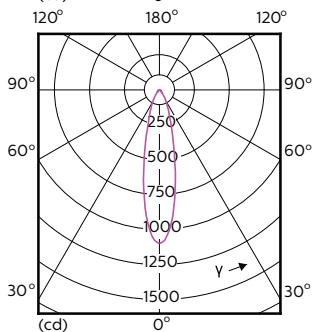

MASTER LEDspot ExpertColor MV

Order Code	Full Product Name	Luminous Flux (Rated) (Nom)	Luminous Intensity (Nom)	Rated Beam Angle
70769200	MASTER LED ExpertColor LED ExpertColor 5.5-50W GU10 930 36D	375 lm	800 cd	36°
70771500	MASTER LED ExpertColor LED ExpertColor 5.5-50W GU10 940 36D	400 lm	800 cd	36°