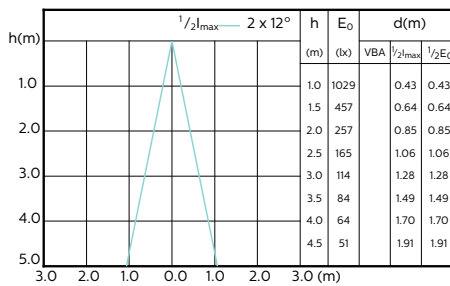

MASTER LEDspot ExpertColor MV 50W GU10
940 25D

MASTER LEDspot ExpertColor MV 50W GU10
927 36D

MASTER LEDspot ExpertColor MV 50W GU10
930 36D

MASTER LEDspot ExpertColor MV 50W GU10
940 36D

Beam Diagrams

MASTER LEDspot ExpertColor MV 35W GU10
927 25D