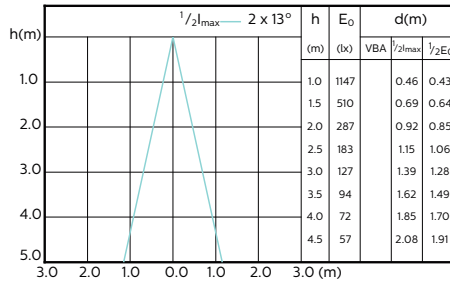

**MASTER LEDspot ExpertColor MV 50W GU10
930 25D**