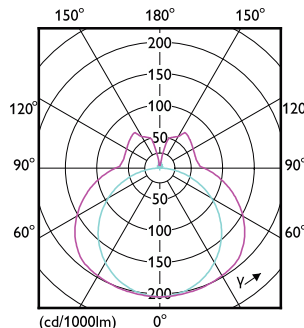

Order Code	Full Product Name	Acabado de la bombilla
15713200	CorePro LED PLL Mains 24W 840 4P	Mate
48680500	CorePro LED PLL HF 12W 830 4P 2G11	Mate
48682900	CorePro LED PLL HF 12W 840 4P 2G11	Mate
15703300	CorePro LED PLL EM/Mains 12W 830 4P	Mate
15705700	CorePro LED PLL EM/Mains 12W 840 4P	Mate
48676800	CorePro LED PLL HF 8W 830 4P 2G11	Mate
48678200	CorePro LED PLL HF 8W 840 4P 2G11	Mate
15699900	CorePro LED PLL EM/Mains 8W 830 4P	Mate
15701900	CorePro LED PLL EM/Mains 8W 840 4P	Mate

Aprobación y aplicación

Order Code	Full Product Name	Consumo energético kWh/ 1000 h
73966200	CorePro LED PLL HF 16.5W 830 4P 2G11	17 kWh
73974700	CorePro LED PLL HF 16.5W 840 4P 2G11	17 kWh
73976100	CorePro LED PLL HF 16.5W 865 4P 2G11	17 kWh
15707100	CorePro LED PLL EM/Mains 16.5W 830 4P	17 kWh
15709500	CorePro LED PLL EM/Mains 16.5W 840 4P	17 kWh
82839700	CorePro LED PLL HF 24W 830 4P 2G11	24 kWh
82841000	CorePro LED PLL HF 24W 840 4P 2G11	24 kWh
82843400	CorePro LED PLL HF 24W 865 4P 2G11	24 kWh
15711800	CorePro LED PLL Mains 24W 830 4P	24 kWh
15713200	CorePro LED PLL Mains 24W 840 4P	24 kWh
48680500	CorePro LED PLL HF 12W 830 4P 2G11	12 kWh
48682900	CorePro LED PLL HF 12W 840 4P 2G11	12 kWh
15703300	CorePro LED PLL EM/Mains 12W 830 4P	12 kWh
15705700	CorePro LED PLL EM/Mains 12W 840 4P	12 kWh
48676800	CorePro LED PLL HF 8W 830 4P 2G11	8 kWh
48678200	CorePro LED PLL HF 8W 840 4P 2G11	8 kWh
15699900	CorePro LED PLL EM/Mains 8W 830 4P	8 kWh
15701900	CorePro LED PLL EM/Mains 8W 840 4P	8 kWh