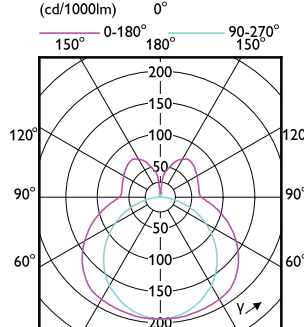

Order Code	Full Product Name	Acabado de la bombilla
15713200	CorePro LED PLL Mains 24W 840 4P	Mate
48680500	CorePro LED PLL HF 12W 830 4P 2G11	Mate
48682900	CorePro LED PLL HF 12W 840 4P 2G11	Mate
15703300	CorePro LED PLL EM/Mains 12W 830 4P	Mate
15705700	CorePro LED PLL EM/Mains 12W 840 4P	Mate
48676800	CorePro LED PLL HF 8W 830 4P 2G11	Mate
48678200	CorePro LED PLL HF 8W 840 4P 2G11	Mate
15699900	CorePro LED PLL EM/Mains 8W 830 4P	Mate
15701900	CorePro LED PLL EM/Mains 8W 840 4P	Mate

Aprobación y aplicación

Order Code	Full Product Name	Consumo energético kWh/ 1000 h
73966200	CorePro LED PLL HF 16.5W 830 4P 2G11	17 kWh
73974700	CorePro LED PLL HF 16.5W 840 4P 2G11	17 kWh
73976100	CorePro LED PLL HF 16.5W 865 4P 2G11	17 kWh
15707100	CorePro LED PLL EM/Mains 16.5W 830 4P	17 kWh
15709500	CorePro LED PLL EM/Mains 16.5W 840 4P	17 kWh
82839700	CorePro LED PLL HF 24W 830 4P 2G11	24 kWh
82841000	CorePro LED PLL HF 24W 840 4P 2G11	24 kWh
82843400	CorePro LED PLL HF 24W 865 4P 2G11	24 kWh
15711800	CorePro LED PLL Mains 24W 830 4P	24 kWh
15713200	CorePro LED PLL Mains 24W 840 4P	24 kWh
48680500	CorePro LED PLL HF 12W 830 4P 2G11	12 kWh
48682900	CorePro LED PLL HF 12W 840 4P 2G11	12 kWh
15703300	CorePro LED PLL EM/Mains 12W 830 4P	12 kWh
15705700	CorePro LED PLL EM/Mains 12W 840 4P	12 kWh
48676800	CorePro LED PLL HF 8W 830 4P 2G11	8 kWh
48678200	CorePro LED PLL HF 8W 840 4P 2G11	8 kWh
15699900	CorePro LED PLL EM/Mains 8W 830 4P	8 kWh
15701900	CorePro LED PLL EM/Mains 8W 840 4P	8 kWh