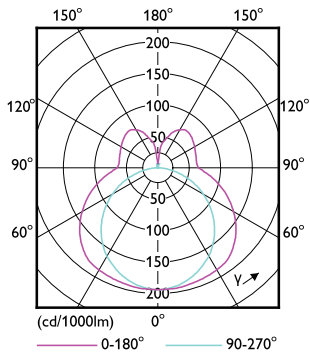

Order Code	Full Product Name	Acabado de la bombilla
15713200	CorePro LED PLL Mains 24W 840 4P	Mate
48680500	CorePro LED PLL HF 12W 830 4P 2G11	Mate
48682900	CorePro LED PLL HF 12W 840 4P 2G11	Mate
15703300	CorePro LED PLL EM/Mains 12W 830 4P	Mate
15705700	CorePro LED PLL EM/Mains 12W 840 4P	Mate
48676800	CorePro LED PLL HF 8W 830 4P 2G11	Mate
48678200	CorePro LED PLL HF 8W 840 4P 2G11	Mate
15699900	CorePro LED PLL EM/Mains 8W 830 4P	Mate
15701900	CorePro LED PLL EM/Mains 8W 840 4P	Mate

Aprobación y aplicación

Order Code	Full Product Name	Consumo energético kWh/ 1000 h
73966200	CorePro LED PLL HF 16.5W 830 4P 2G11	17 kWh
73974700	CorePro LED PLL HF 16.5W 840 4P 2G11	17 kWh
73976100	CorePro LED PLL HF 16.5W 865 4P 2G11	17 kWh
15707100	CorePro LED PLL EM/Mains 16.5W 830 4P	17 kWh
15709500	CorePro LED PLL EM/Mains 16.5W 840 4P	17 kWh
82839700	CorePro LED PLL HF 24W 830 4P 2G11	24 kWh
82841000	CorePro LED PLL HF 24W 840 4P 2G11	24 kWh
82843400	CorePro LED PLL HF 24W 865 4P 2G11	24 kWh
15711800	CorePro LED PLL Mains 24W 830 4P	24 kWh
15713200	CorePro LED PLL Mains 24W 840 4P	24 kWh
48680500	CorePro LED PLL HF 12W 830 4P 2G11	12 kWh
48682900	CorePro LED PLL HF 12W 840 4P 2G11	12 kWh
15703300	CorePro LED PLL EM/Mains 12W 830 4P	12 kWh
15705700	CorePro LED PLL EM/Mains 12W 840 4P	12 kWh
48676800	CorePro LED PLL HF 8W 830 4P 2G11	8 kWh
48678200	CorePro LED PLL HF 8W 840 4P 2G11	8 kWh
15699900	CorePro LED PLL EM/Mains 8W 830 4P	8 kWh
15701900	CorePro LED PLL EM/Mains 8W 840 4P	8 kWh