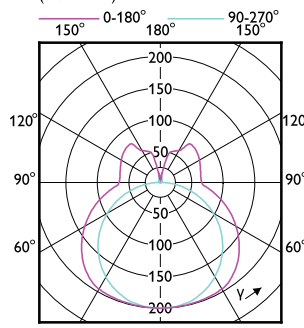

Order Code	Full Product Name	Acabado de la bombilla
15713200	CorePro LED PLL Mains 24W 840 4P	Mate
48680500	CorePro LED PLL HF 12W 830 4P 2G11	Mate
48682900	CorePro LED PLL HF 12W 840 4P 2G11	Mate
15703300	CorePro LED PLL EM/Mains 12W 830 4P	Mate
15705700	CorePro LED PLL EM/Mains 12W 840 4P	Mate
48676800	CorePro LED PLL HF 8W 830 4P 2G11	Mate
48678200	CorePro LED PLL HF 8W 840 4P 2G11	Mate
15699900	CorePro LED PLL EM/Mains 8W 830 4P	Mate
15701900	CorePro LED PLL EM/Mains 8W 840 4P	Mate

Aprobación y aplicación

Order Code	Full Product Name	Consumo energético kWh/ 1000 h
73966200	CorePro LED PLL HF 16.5W 830 4P 2G11	17 kWh
73974700	CorePro LED PLL HF 16.5W 840 4P 2G11	17 kWh
73976100	CorePro LED PLL HF 16.5W 865 4P 2G11	17 kWh
15707100	CorePro LED PLL EM/Mains 16.5W 830 4P	17 kWh
15709500	CorePro LED PLL EM/Mains 16.5W 840 4P	17 kWh
82839700	CorePro LED PLL HF 24W 830 4P 2G11	24 kWh
82841000	CorePro LED PLL HF 24W 840 4P 2G11	24 kWh
82843400	CorePro LED PLL HF 24W 865 4P 2G11	24 kWh
15711800	CorePro LED PLL Mains 24W 830 4P	24 kWh
15713200	CorePro LED PLL Mains 24W 840 4P	24 kWh
48680500	CorePro LED PLL HF 12W 830 4P 2G11	12 kWh
48682900	CorePro LED PLL HF 12W 840 4P 2G11	12 kWh
15703300	CorePro LED PLL EM/Mains 12W 830 4P	12 kWh
15705700	CorePro LED PLL EM/Mains 12W 840 4P	12 kWh
48676800	CorePro LED PLL HF 8W 830 4P 2G11	8 kWh
48678200	CorePro LED PLL HF 8W 840 4P 2G11	8 kWh
15699900	CorePro LED PLL EM/Mains 8W 830 4P	8 kWh
15701900	CorePro LED PLL EM/Mains 8W 840 4P	8 kWh