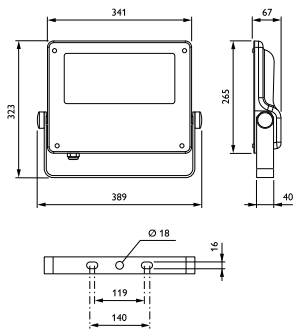

Coreline tempo medium

Features

- All standard Ledgine O platform light distributions, lumen packages of 8000 lm and 12000 lm
- Seaside-resistant treatment and swimming pool protection options available
- Long lifetime of 75,000 hours, integrated surge protection, the option of an additional surge protection device, high impact resistance IK08, IP66
- Plug and play installation with 1m cable and IP66 connector, horizontal bracket for pole top mounting
- Ready to be connected to Interact City and Interact Sports recreational thanks to an SR socket

Application

- Indoor multi-purpose gymnasiums and swimming pool
- Outdoor recreational sports fields e.g. basket courts, etc.
- Harbors, airports, parking lots

Dimensional drawing

Product details