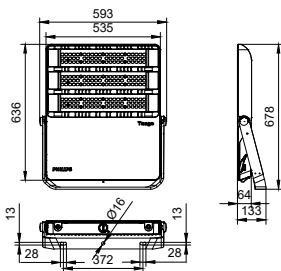

Versions

Tango G3 - BVP38x

Dimensional drawing

General Information

CE mark	CE mark
Driver included	Yes

Controls and Dimming

Dimmable	No
----------	----

Approval and Application