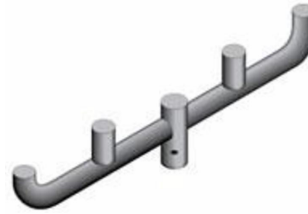

FX2 LED - sleek design with precision optics

FX2 Floodlight LED

The FX1 and FX2 LED Floodlights have a sleek, rugged design with precision injection molded optics for superior lighting performance. Numerous optical distributions, mounting options and accessories including glare control provide versatility for use in many outdoor lighting applications.

Application

- Arena and Sports
- Bridges, Monuments, Facades
- Security Lighting
- Sign Lighting
- Walkways

FX2 Floodlight LED

Versions

Accessories

Ordercode FX1-G

Ordercode FX1-RSB-4

Ordercode FX1-RSB-4-90