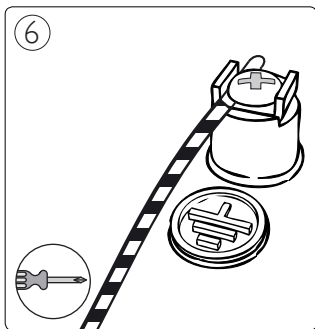

Incl.

1 x Luxeon Rebel
Powered

5

Philips Lighting Contact Centre
Int. Business Reply Service
I.B.R.S. / C.C.R.I. Numéro 10461
5600 VB Eindhoven
Pays-Bas / The Netherlands

www.philips.com/homelighting
☎ +800 7445 4775