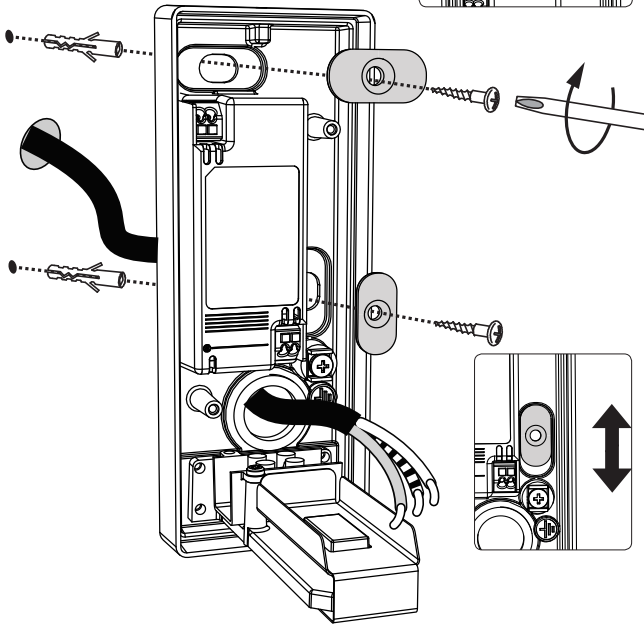

Incl.

1 x Luxeon Rebel
Powered

5

Philips Lighting Contact Centre
Int. Business Reply Service
I.B.R.S. / C.C.R.I. Numéro 10461
5600 VB Eindhoven
Pays-Bas / The Netherlands

www.philips.com/homelighting
☎ +800 7445 4775