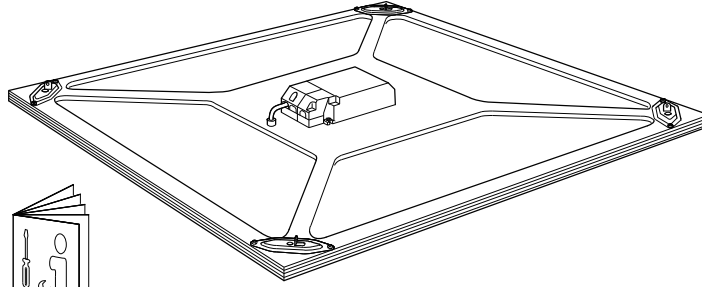

PHILIPS

CoreLine Panel OC

RC127V/RC128V