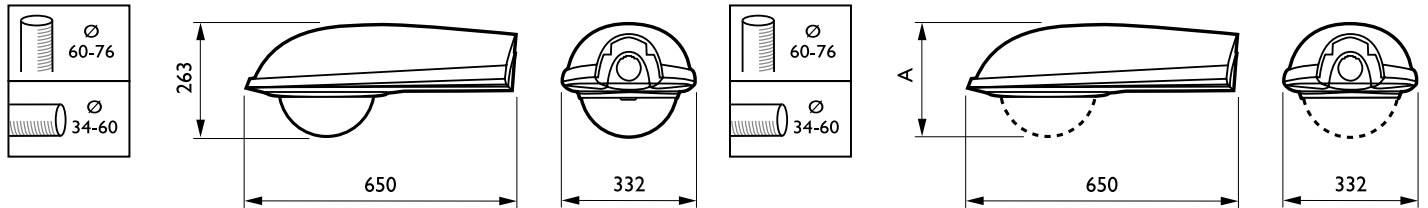

Iridium SGS252/452

Numerator - Packs per outer box	1
EAN/UPC - Case	8711559588667

Dimensional drawing

Product	A
SGS252 CDO-TT70W I OR PC GR SND	263 mm