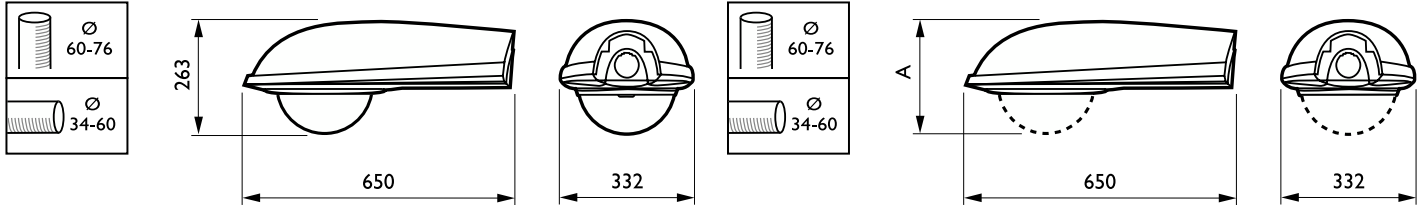

Iridium SGS252/452

Numerator - Packs per outer box	1
EAN/UPC - Case	8711559588766

Dimensional drawing

Product	A
SGS252 SON-T50/70W I OR PC GR SUD	263 mm