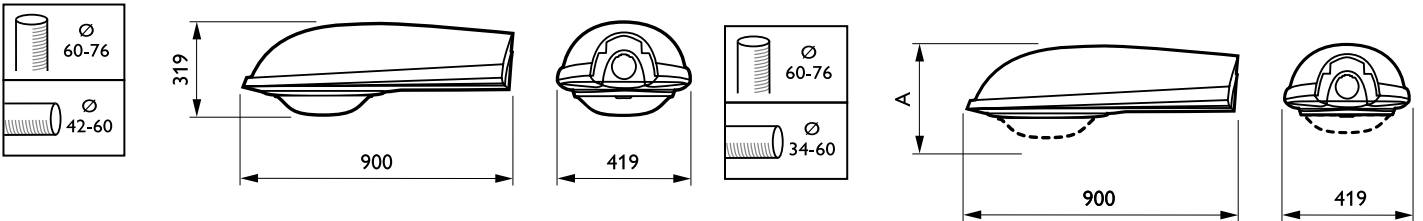

Operating and Electrical	
Power Consumption	250 W

Mechanical and Housing	
Housing Color	Gray

Approval and Application	
Protection class IEC	Safety class II

Product Data	
Order product name	SGS254 SON-T250W II CP GB GR SND
Full product name	SGS254 SON-T250W II CP GB GR SND
Full product code	871155982537300
Order code	910401875818
Material Nr. (12NC)	910401875818
Numerator - Quantity Per Pack	1

## Dimensional drawing

Product	A
SGS254 SON-T250W II CP GB GR SND	319 mm