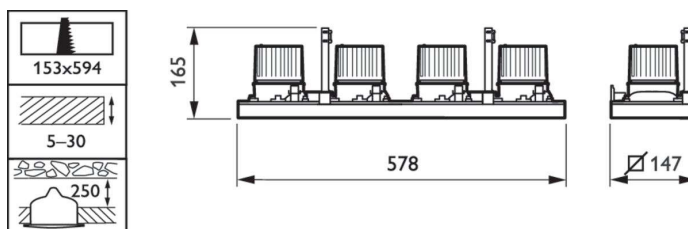

Temperature

Ambient temperature range	+10 to +40 °C

Controls and Dimming

Dimmable	No
Driver/power unit/transformer	Power supply unit external (On/Off)
Control interface	-
Constant light output	No

Mechanical and Housing

Housing Material	Steel
Reflector material	Polycarbonate
Optic material	Polycarbonate
Optical cover material	Glass
Fixation material	Steel
Housing Color	White and white

Optical cover finish	Clear
Overall length	588 mm
Overall width	147 mm
Overall height	165 mm
Dimensions (Height x Width x Depth)	165 x 147 x 588 mm

Approval and Application

Ingress protection code	IP20 [Finger-protected]
Mech. impact protection code	IK02 [0.2 J standard]
Protection class IEC	Safety class II

Initial Performance (IEC Compliant)

Luminous flux tolerance	+/-10%
Initial chromaticity	(0.43, 0.40) SDCM <3
Power consumption tolerance	+/-10%

Application Conditions

Performance ambient temperature Tq	25 °C
Maximum dim level	Not applicable
Suitable for random switching	No

Product Data

Order product name	GD614B LED20S/830 PSU-E CLI NB WH-WH
Full product name	GD614B LED20S/830 PSU-E CLI NB WH-WH
Full product code	871869691037500
Order code	910500458432
Material Nr. (12NC)	910500458432
Numerator - Quantity Per Pack	1
EAN/UPC - Product/Case	8718696910375
Numerator - Packs per outer box	1
EAN/UPC - Case	8718696910375

Dimensional drawing