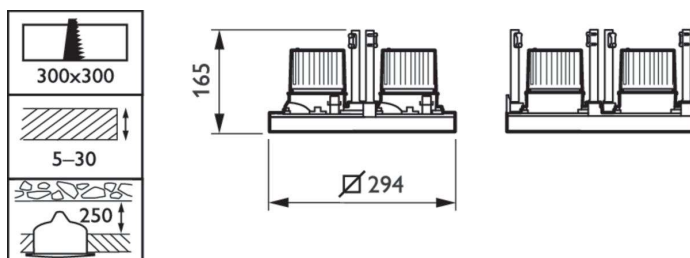

Temperature

Ambient temperature range	+10 to +40 °C

Controls and Dimming

Dimmable	No
Driver/power unit/transformer	Power supply unit external (On/Off)
Control interface	-
Constant light output	No

Mechanical and Housing

Housing Material	Steel
Reflector material	Polycarbonate
Optic material	Polycarbonate
Optical cover material	Glass
Fixation material	Steel
Housing Color	White and white

Optical cover finish	Clear
Overall length	294 mm
Overall width	294 mm
Overall height	165 mm
Dimensions (Height x Width x Depth)	165 x 294 x 294 mm

Approval and Application

Ingress protection code	IP20 [Finger-protected]
Mech. impact protection code	IK02 [0.2 J standard]
Protection class IEC	Safety class II

Initial Performance (IEC Compliant)

Luminous flux tolerance	+/-10%
Initial chromaticity	(0.43, 0.40) SDCM <3
Power consumption tolerance	+/-10%

Application Conditions

Performance ambient temperature Tq	25 °C
Maximum dim level	Not applicable
Suitable for random switching	No

Product Data

Order product name	GD615B LED20S/830 PSU-E CLI NB WH-WH
Full product name	GD615B LED20S/830 PSU-E CLI NB WH-WH
Full product code	871869691082500
Order code	910500458466
Material Nr. (12NC)	910500458466
Numerator - Quantity Per Pack	1
EAN/UPC - Product/Case	8718696910825
Numerator - Packs per outer box	1
EAN/UPC - Case	8718696910825

Dimensional drawing