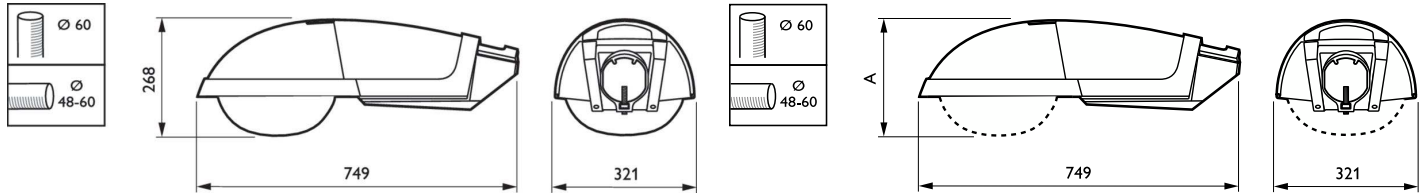

Selenium

SGP340 CPO-TW140W K EB II OR PC 48/60

Vital, MASTER CosmoWhite CPO-TW, 140 W, Electronic, Safety class II, Open CT-POT, Polycarbonate bowl/cover, Universal for diameter 48 to 60 mm

Selenium SGP340 is an efficient, ergonomic road-lighting luminaire. Its simple, rounded form reduces its daytime visual impact, allowing it to integrate into any kind of environment. Selenium incorporates the renowned T-POT reflector for excellent optical performance. Energy savings are possible by means of dimming with a switch or stand-alone Chronosense system (without pilot cable). Selenium is suitable for side-entry or post-top mounting, with a choice of three tilt angles for optimal installation (0, 5, 15°).

Product data

General Information		Optic type outdoor	
Lamp family code	CPO-TW [MASTER CosmoWhite CPO-TW]	Open CT-POT	
Cap-Base	PGZ12 [PGZ12]	Operating and Electrical	
Gear	EB [Electronic]	Input Voltage	220 to 240 V
Photocell	-	Power Consumption	140 W
Product family code	SGP670 [Vital]	Mechanical and Housing	
CE mark	Yes	Housing Color	Grey
ENEC mark	-	Mounting device	Universal for diameter 48 to 60 mm
Embedded control	-	Overall height	268 mm
Light Technical		Approval and Application	
Standard tilt angle posttop	5°	Ingress protection code	IP66 [Dust penetration-protected, jet-proof]
Standard tilt angle side entry	0°	Mech. impact protection code	IK10 [20 J vandal-resistant]
Number of light sources	1		
Optical cover type	Polycarbonate bowl/cover		

Selenium

Protection class IEC	Safety class II
Product Data	
Order product name	SGP340 CPO-TW140W K EB II OR PC 48/60
Full product name	SGP340 CPO-TW140W K EB II OR PC 48/60
Full product code	872790062621600
Order code	910500967612

Material Nr. (12NC)	910500967612
Numerator - Quantity Per Pack	1
EAN/UPC - Product/Case	8727900626216
Numerator - Packs per outer box	1
EAN/UPC - Case	8727900626216

Dimensional drawing

Product

SGP340 CPO-TW140W K EB II OR PC 48/60