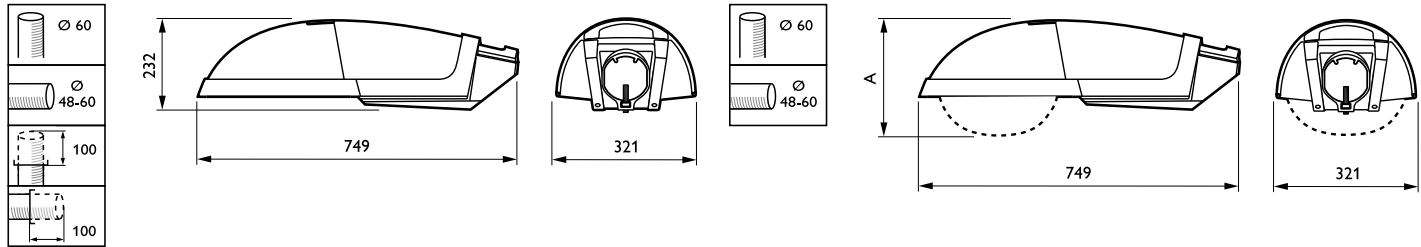

Selenium

Protection class IEC	Safety class II
Product Data	
Order product name	SGP340 CPO-TW140W K EBR II OR FG LS-8 48
Full product name	SGP340 CPO-TW140W K EBR II OR FG LS-8 48
Full product code	872790062628500
Order code	910500968312

Material Nr. (12NC)	910500968312
Numerator - Quantity Per Pack	1
EAN/UPC - Product/Case	8727900626285
Numerator - Packs per outer box	1
EAN/UPC - Case	8727900626285

Dimensional drawing

Product

SGP340 CPO-TW140W K EBR II OR FG LS-8 48