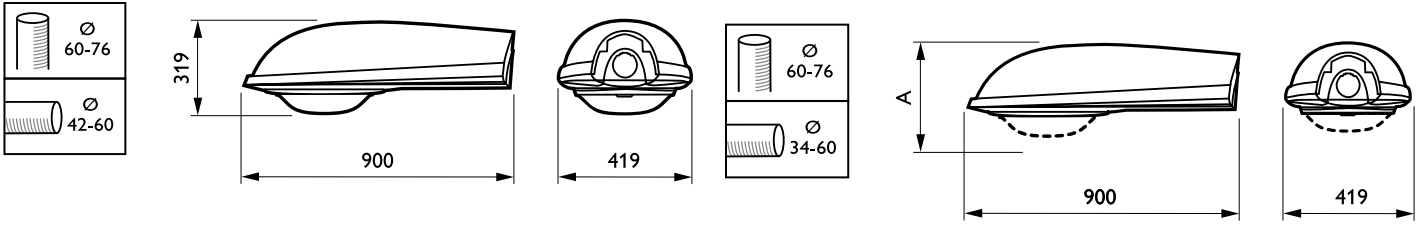

Product data

General Information	
Lamp family code	SON-T [SON-T]
Gear	CONV [Conventional]
Product family code	SGS254 [IRIDIUM]
CE mark	Yes
ENEC mark	ENEC mark

Light Technical	
Standard tilt angle posttop	5°
Standard tilt angle side entry	5°
Number of light sources	1
Optical cover type	Glass bowl/cover
Optic type outdoor	Closed T-POT

Operating and Electrical	
Input Voltage	230 V
Power Consumption	250 W

Mechanical and Housing	
Housing Color	Grey

Parts color	-
-------------	---

Approval and Application	
Ingress protection code	IP66 [Dust penetration-protected, jet-proof]
Mech. impact protection code	IK08 [5 J vandal-protected]
Protection class IEC	Safety class II

Product Data	
Order product name	SGS254 SON-T250W K II CP GB GR SND
Full product name	SGS254 SON-T250W K II CP GB GR SND
Full product code	871155984237000
Order code	84237000
Material Nr. (12NC)	910502123018
Numerator - Quantity Per Pack	1
EAN/UPC - Product/Case	8711559842370
Numerator - Packs per outer box	1
EAN/UPC - Case	8711559842370

Iridium SGS254/454

Dimensional drawing

Product	A
SGS254 SON-T250W K II CP GB GR SND	319 mm