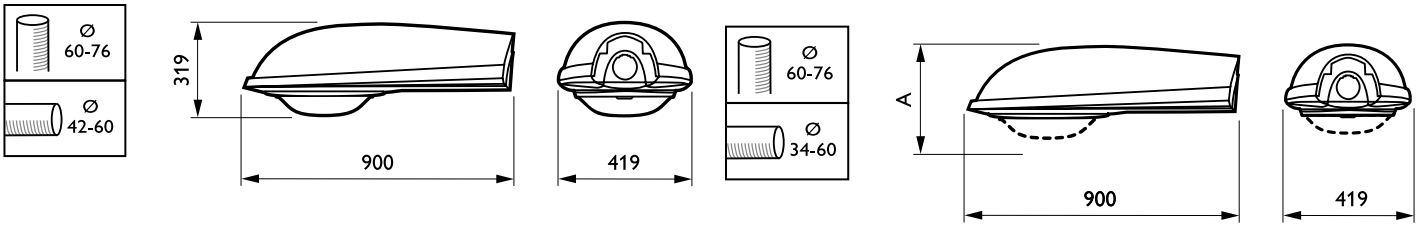

Product data

General Information	
Lamp family code	SON-T [SON-T]
Product family code	SGS254 [IRIDIUM]
CE mark	Yes

Light Technical	
Optical cover type	Glass bowl/cover
Optic type outdoor	Open T-POT

Operating and Electrical	
Power Consumption	250 W

Mechanical and Housing	
Housing Color	Grey

Approval and Application	
Protection class IEC	Safety class II

Product Data	
Order product name	SGS254 SON-T250W K II TP GB GR SND
Full product name	SGS254 SON-T250W K II TP GB GR SND
Full product code	871155984484800
Order code	84484800
Material Nr. (12NC)	910502136618
Numerator - Quantity Per Pack	1
EAN/UPC - Product/Case	8711559844848
Numerator - Packs per outer box	1
EAN/UPC - Case	8711559844848

Iridium SGS254/454

Dimensional drawing

Product	A
SGS254 SON-T250W K II TP GB GR SND	319 mm