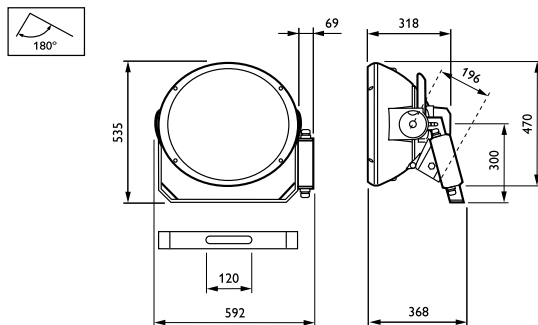

Temperature

Ambient temperature range	-30 to +35 °C
---------------------------	---------------

Controls and Dimming

Dimmable	No
Constant light output	No

Mechanical and Housing

Housing Material	Aluminum
Reflector material	Aluminum
Optic material	Aluminum
Optical cover material	-
Fixation material	Steel
Housing Color	Aluminum
Mounting device	Mounting bracket adjustable

Optical cover shape	-
Optical cover finish	-
Overall height	535 mm
Effective projected area	0.2 m ²

Approval and Application

Ingress protection code	IP65 [Dust penetration-protected, jet-proof]
Mech. impact protection code	IK08 [5 J vandal-protected]
Surge Protection (Common/Differential)	-
Sustainability rating	-
Protection class IEC	Safety class I

Application Conditions

Maximum dim level	Not applicable
-------------------	----------------

Product Data

Order product name	MVF404 MHN-SEH2000W/956 B5 HRE
Full product name	MVF404 MHN-SEH2000W/956 B5 HRE
Full product code	872790050211400
Order code	910502219218
Material Nr. (12NC)	910502219218
Numerator - Quantity Per Pack	1
EAN/UPC - Product/Case	8727900502114
Numerator - Packs per outer box	1
EAN/UPC - Case	8727900502114

Dimensional drawing

ArenaVision MVF404