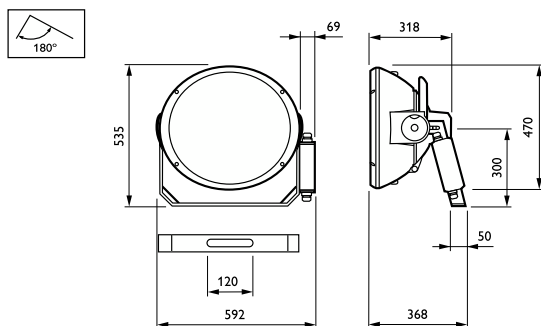

Temperature

Ambient temperature range	-30 to +35 °C
---------------------------	---------------

Controls and Dimming

Dimmable	No
Constant light output	No

Mechanical and Housing

Housing Material	Aluminum
Reflector material	Aluminum
Optic material	Aluminum
Optical cover material	-
Fixation material	Steel
Housing Color	Aluminum
Mounting device	Mounting bracket adjustable
Optical cover shape	-

Optical cover finish	-
Overall height	535 mm
Effective projected area	0.2 m ²

Approval and Application

Ingress protection code	IP65 [Dust penetration-protected, jet-proof]
Mech. impact protection code	IK08 [5 J vandal-protected]
Surge Protection (Common/Differential)	-
Sustainability rating	-
Protection class IEC	Safety class I

Application Conditions

Maximum dim level	Not applicable
-------------------	----------------

Product Data

Order product name	MVF404 MHN-SEH2000W/956 380-415V B2 SI A
Full product name	MVF404 MHN-SEH2000W/956 380-415V B2 SI A
Full product code	872790050215200
Order code	50215200
Material Nr. (12NC)	910502219618
Numerator - Quantity Per Pack	1
EAN/UPC - Product/Case	8727900502152
Numerator - Packs per outer box	1
EAN/UPC - Case	8727900502152

Dimensional drawing

ArenaVision MVF404